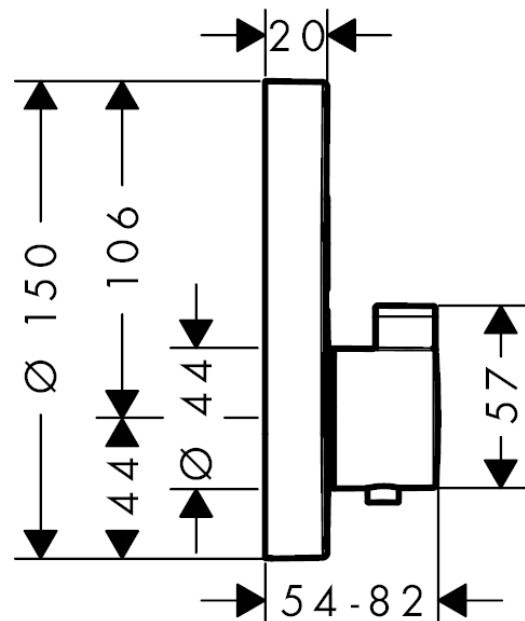

ShowerSelect S

Thermostatic mixer for concealed installation for 2 outlets

Surfaces: **chrome** Art. no. : **15743000**

Description

product features

- designed to run 2 outlets
- multiple outlets can be run simultaneously
- Select push button on / off control for 2 outlets
- wall-mounted
- flow rate upper outlet 25 l/min at 3 bar
- flow rate lower outlet 23 l/min at 3 bar
- thermostat cartridge, start/ stop cartridge
- Min. operating pressure: 1 bar
- Max. operating pressure: 10 bar
- safety stop at 40°C
- Maximum temperature can be adjusted on installation
- Noise class: I
- Thermostat is delivered with buttons hand shower and Rain large
- if running with a pump, please specify a universal (negative head) pump
- buttons provided: hand shower and overhead shower
- different symbol buttons can be ordered separately
- WRAS 1503309
- Kiwa UK 1405706

ShowerSelect S
Thermostatic mixer for concealed installation for 2 outlets
 Surfaces: **chrome** Art. no. : **15743000**

Flowchart