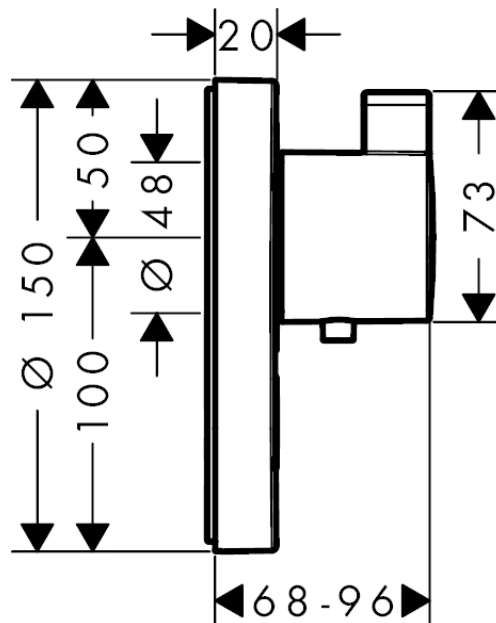

ShowerSelect S

Thermostatic mixer HighFlow for concealed installation for multiple outlets

Surfaces: **chrome** Art. no. : **15742000**

Description

product features

- designed to run multiple outlets
- wall-mounted
- flow rate hand shower connection 34 l/min at 3 bar
- flow rate upper outlet 59 l/min at 3 bar
- thermostat cartridge
- Min. operating pressure: 1 bar
- Max. operating pressure: 10 bar
- safety stop at 40°C
- Maximum temperature can be adjusted on installation
- Noise class: I
- Thermostat is delivered with button hand shower
- If running with a pump, please specify a universal (negative head) pump.
- WRAS 1503309
- Kiwa UK 1405706

Article Details

Price excl. VAT

£ 529.17

Technology

Certificates

kiwa

Product image

Scale drawing

ShowerSelect S
Thermostatic mixer HighFlow for concealed installation for multiple outlets
 Surfaces: **chrome** Art. no. : **15742000**

Flowchart