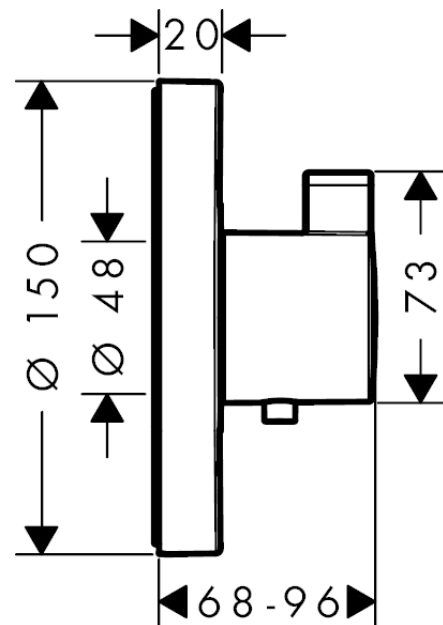

#### product features

- wall-mounted
- flow rate upper outlet 42 l/min at 3 bar
- flow rate lower outlet 42 l/min at 3 bar
- thermostat cartridge
- safety stop at 40°C
- Maximum temperature can be adjusted on installation
- Noise class: I
- dirt filter included
- operating pressure: min 1 bar / max 10 bar
- WRAS 1801028
- WRAS 1801028

### Scale drawing