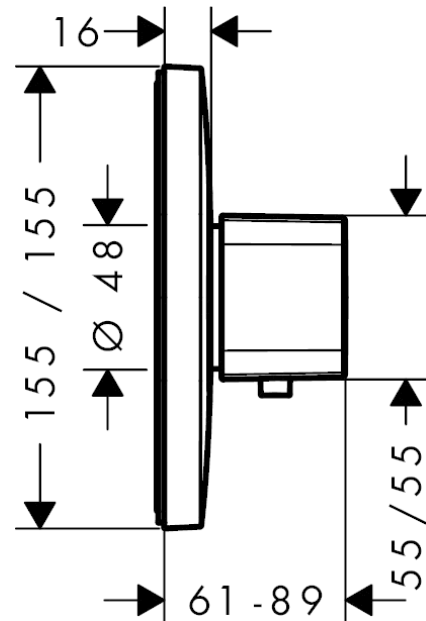

#### product features

- wall-mounted
- Flow rate (at 3 bar): 59 l/min
- thermostat cartridge
- safety stop at 40°C
- Maximum temperature can be adjusted on installation
- operating pressure: min 1 bar / max 10 bar
- requires separate shut-off valve
- WRAS 1801028
- WRAS 1801028

### Scale drawing