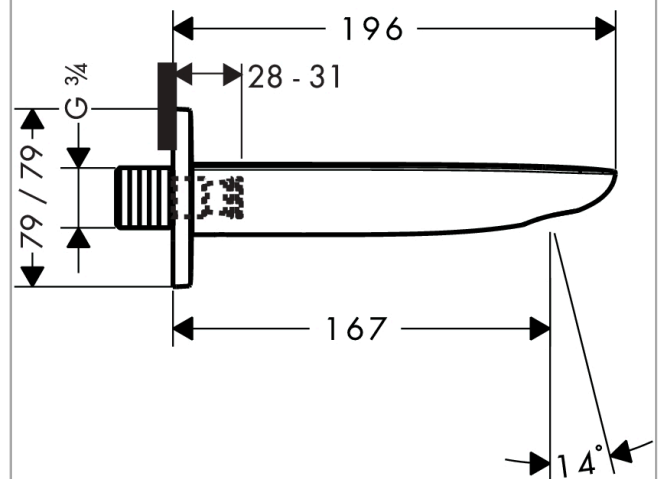

PuraVida

Bath spout

Surfaces: **white/chrome** Art. no. : **15412400**

Description

product features

- exposed design allows easy installation, all working parts are outside of the wall
- spout 196 mm long
- wall-mounted
- Flow rate (at 3 bar): 25 l/min at 3 bar
- normal spray
- WRAS 1507010

Article Details

Price excl. VAT

£ 312.50

Certificates

Product image

Scale drawing

Flowchart

The consumption was measured in combination with the appropriate fittings (thermostat/mixer/ in-wall valve) to reflect actual application in practice.