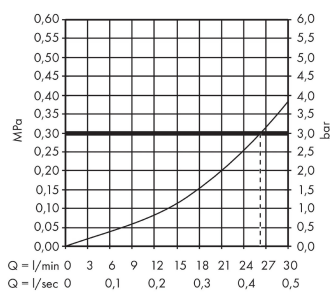

PuraVida

Bath spout

Surfaces: **white/chrome** Art. no. : **15412400**

Description

product features

- exposed design allows easy installation, all working parts are outside of the wall
- spout 196 mm long
- wall-mounted
- Flow rate (at 3 bar): 25 l/min at 3 bar
- normal spray
- WRAS 1507010

Article Details

Price excl. VAT

£ 312.50

Certificates

Product image

Scale drawing

Flowchart

The consumption was measured in combination with the appropriate fittings (thermostat/mixer/ in-wall valve) to reflect actual application in practice.