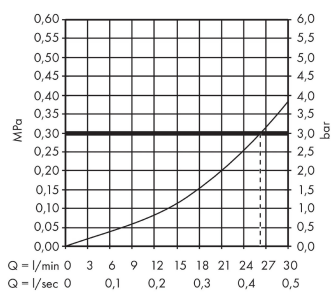

PuraVida Bath spout

Surfaces: **chrome** Art. no. : **15412000**

Description

product features

- exposed design allows easy installation, all working parts are outside of the wall
- spout 196 mm long
- wall-mounted
- Flow rate (at 3 bar): 25 l/min at 3 bar
- normal spray
- WRAS 1507010

Article Details

Price excl. VAT

£ 312.50

Certificates

Product image

Scale drawing

Flowchart

The consumption was measured in combination with the appropriate fittings (thermostat/mixer/ in-wall valve) to reflect actual application in practice.