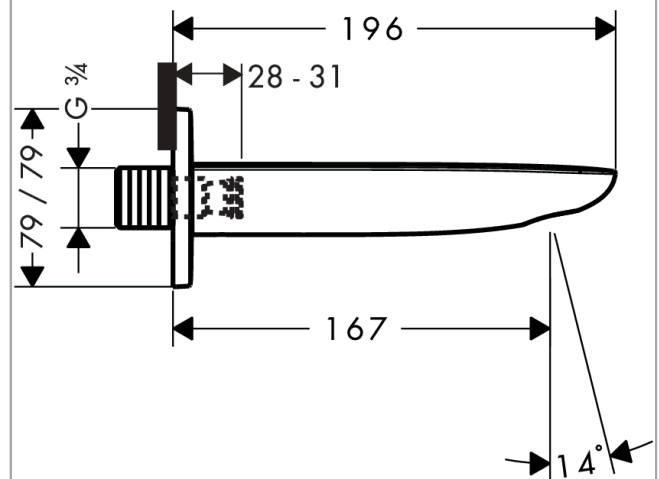

PuraVida Bath spout

Surfaces: **chrome** Art. no. : **15412000**

Description

product features

- exposed design allows easy installation, all working parts are outside of the wall
- spout 196 mm long
- wall-mounted
- Flow rate (at 3 bar): 25 l/min at 3 bar
- normal spray
- WRAS 1507010

Article Details

Price excl. VAT

£ 312.50

Certificates

Product image

Scale drawing

Flowchart

The consumption was measured in combination with the appropriate fittings (thermostat/mixer/ in-wall valve) to reflect actual application in practice.