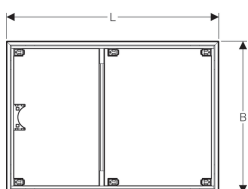

**Geberit installation frame for shower surfaces Setaplano, over 100 cm, for 6 feet**

**Application purposes**

- For installation of Geberit shower surfaces Setaplano inside buildings
- For floor constructions up to top edge of the finished floor 6–25 cm
- For installation before or after introduction of the screed

**Scope of delivery**

- 2 prefabricated shuttering panels

**To order additionally**

- Shower surface Setaplano

Art. no.	B	H	L
154.464.00.1	80 cm	3 cm	120 cm
154.466.00.1	80 cm	3 cm	140 cm
154.473.00.1	90 cm	3 cm	120 cm
154.475.00.1	90 cm	3 cm	140 cm
154.482.00.1	100 cm	3 cm	120 cm
154.484.00.1	100 cm	3 cm	140 cm

**Accessories**

- Foot extension set for Geberit installation frame for shower surface Setaplano

- 
- For these installation frames order an installation set with 6 feet
  - The installation manuals for the Geberit shower surface Setaplano and the Geberit installation frame for shower surfaces Setaplano are enclosed with the respective shower drains.
- 
- To achieve depth of 6cm the cross-floor installation set must be used to reach a trap below floor level