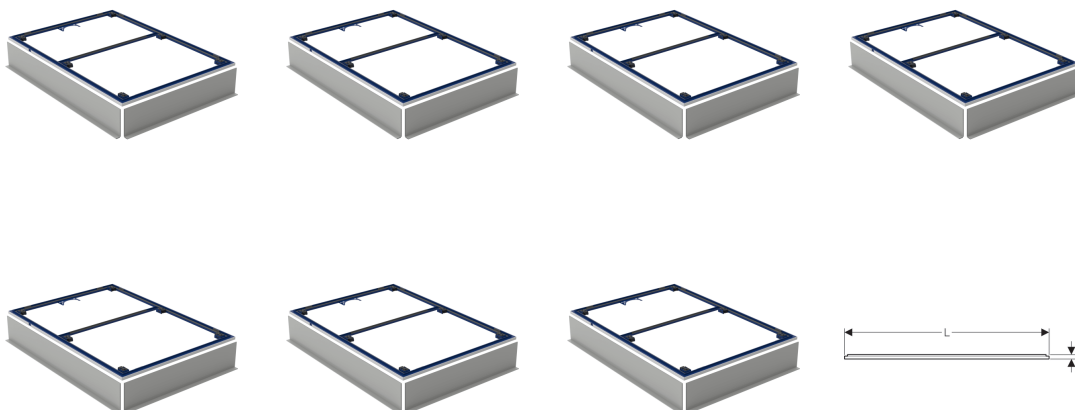

**Geberit installation frame for shower surfaces Setaplano, over 100 cm, for 6 feet**

**Application purposes**

- For installation of Geberit shower surfaces Setaplano inside buildings
- For floor constructions up to top edge of the finished floor 6–25 cm
- For installation before or after introduction of the screed

**Characteristics**

- Premounted sound insulation insert
- Premounted retainer for foot fastener

- Premounted retainer for trap holder
- Height-adjustable from the top

**Technical data**

Material | Steel powder-coated

**Scope of delivery**

- 2 prefabricated shuttering panels

**To order additionally**

- Shower surface Setaplano

Art. no.	B	H	L
154.464.00.1	80 cm	3 cm	120 cm
154.466.00.1	80 cm	3 cm	140 cm
154.473.00.1	90 cm	3 cm	120 cm
154.475.00.1	90 cm	3 cm	140 cm
154.482.00.1	100 cm	3 cm	120 cm
154.484.00.1	100 cm	3 cm	140 cm

**Accessories**

- Foot extension set for Geberit installation frame for shower surface Setaplano

- 
- For these installation frames order an installation set with 6 feet
  - The installation manuals for the Geberit shower surface Setaplano and the Geberit installation frame for shower surfaces Setaplano are enclosed with the respective shower drains.
- 
- To achieve depth of 6cm the cross-floor installation set must be used to reach a trap below floor level