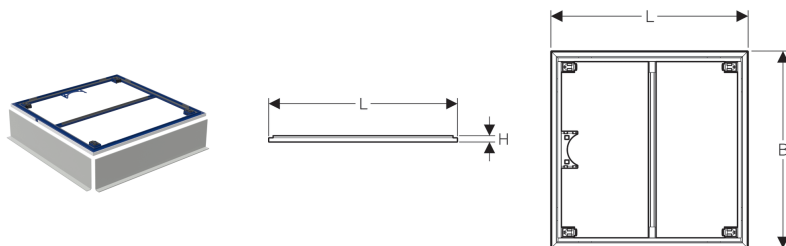

**Geberit installation frame for shower surfaces Setaplano, up to 100 cm, for 4 feet**

**Application purposes**

- For installation of Geberit shower surfaces Setaplano inside buildings
- For floor constructions up to top edge of the finished floor 6–25 cm
- For installation before or after introduction of the screed

**Characteristics**

- Premounted sound insulation insert
- Premounted retainer for foot fastener

- Premounted retainer for trap holder
- Height-adjustable from the top

**Technical data**

Material | Steel powder-coated

**Scope of delivery**

- 2 prefabricated shuttering panels

**To order additionally**

- Shower surface Setaplano

Art. no.	B	H	L
154.462.00.1	80 cm	3 cm	100 cm
154.470.00.1	90 cm	3 cm	90 cm
154.471.00.1	90 cm	3 cm	100 cm
154.480.00.1	100 cm	3 cm	100 cm

**Accessories**

- Foot extension set for Geberit installation frame for shower surface Setaplano

- For these installation frames order an installation set with 4 feet
- The installation manuals for the Geberit shower surface Setaplano and the Geberit installation frame for shower surfaces Setaplano are enclosed with the respective shower drains.