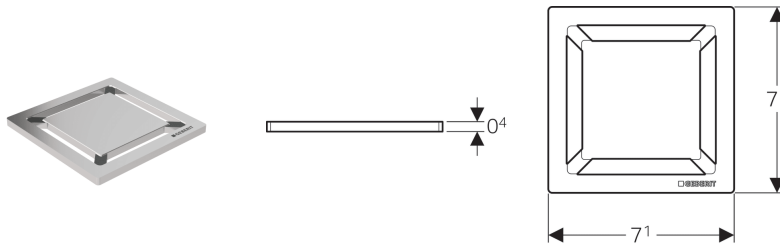

Geberit design grating "Square", 8 x 8 cm

Application purposes

- For floor drain for floor-even showers with grating frame 8 x 8 cm

Characteristics

- Brushed

Technical data

Material		Stainless steel
----------	--	-----------------

Art. no.

154.312.00.1

- Reduces discharge rate to 0.49 l/s when used with floor drain (154.054.00.1)

Created with Geberit online product catalogue - 21/06/2018