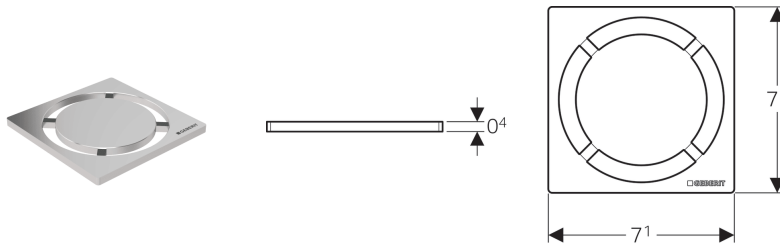

Geberit design grating "Circle", 8 x 8 cm

Application purposes

- For floor drain for floor-even showers with grating frame 8 x 8 cm

Characteristics

- Brushed

Technical data

Material	Stainless steel
----------	-----------------

Art. no.

154.311.00.1

- Reduces discharge rate to 0.49 l/s when used with floor drain (154.054.00.1)

Created with Geberit online product catalogue - 21/06/2018