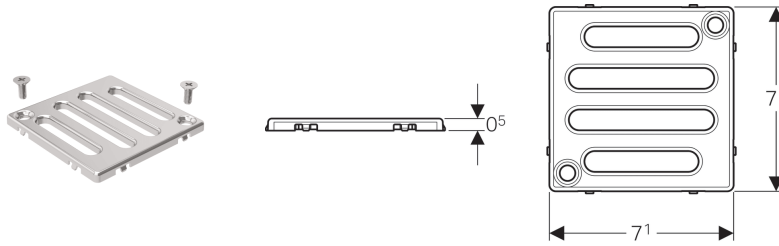

Geberit grating, screw-locked, 8 x 8 cm

**Application purposes**

- For Geberit floor drains for shower, 8 x 8 cm

Characteristics

- Screwable
- Grating and screws made of stainless steel

Art. no.

154.310.00.1