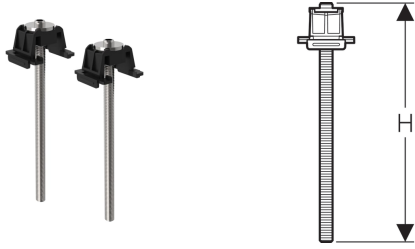

Foot extension set for Geberit installation frame for shower surface Setaplano

**Application purposes**

- For extending the feet of Geberit installation frames for shower surfaces Setaplano
- For floor constructions up to top edge of the finished floor 16.5–25 cm

- For Geberit installation frames for shower surfaces Setaplano with 4 or 6 feet

Scope of delivery

- Set of 2 pieces

Art. no. **H**154.036.00.1 18.5 cm

Created with Geberit online product catalogue - 21/06/2018