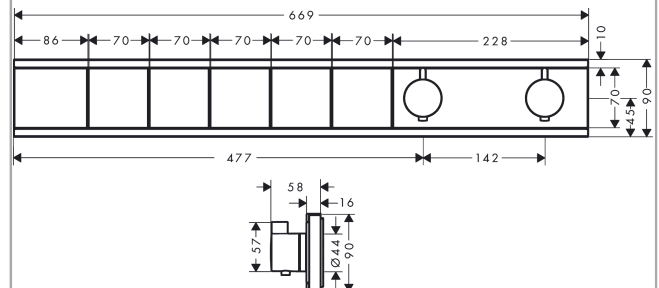

RainSelect

Thermostat for concealed installation for 5 functions

Surfaces: **matt white** Art. no. : **15384700**

Description

product features

- depending on volume flow and installation situation approx. 50% flow rate reduction and integrated shut off function
- 5 outlets
- multiple outlets can be run simultaneously
- Select push-button on/off control for 5 outlets
- wall-mounted
- concealed installation
- thermostat cartridge, start/ stop cartridge
- Min. operating pressure: 1 bar
- Max. operating pressure: 10 bar
- safety stop at 40°C
- Maximum temperature can be adjusted on installation
- Non-return valve
- Noise class: I
- Thermostat is delivered with buttons handshower, PowderRain, Waterfall, Rain large, shoulder shower

Article Details

Price excl. VAT

£ 2,181.70

Technology

Product image

Scale drawing

RainSelect
Thermostat for concealed installation for 5 functions
 Surfaces: **matt white** Art. no. : **15384700**

Installation examples