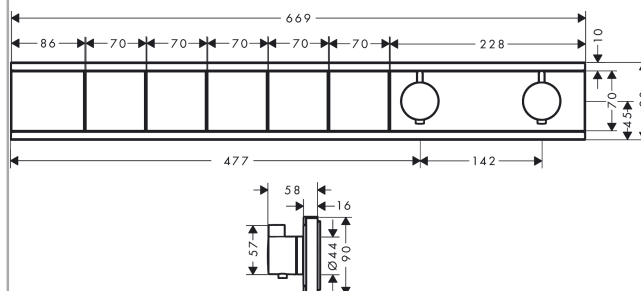

RainSelect
Thermostat for concealed installation for 5 functions
Surfaces: **chrome** Art. no. : **15384000**

Description

product features

- depending on volume flow and installation situation approx. 50% flow rate reduction and integrated shut off function
- 5 outlets
- multiple outlets can be run simultaneously
- Select push-button on/off control for 5 outlets
- wall-mounted
- concealed installation
- thermostat cartridge, start/ stop cartridge
- Min. operating pressure: 1 bar
- Max. operating pressure: 10 bar
- safety stop at 40°C
- Maximum temperature can be adjusted on installation
- Non-return valve
- Noise class: I
- Thermostat is delivered with buttons handshower, PowderRain, Waterfall, Rain large, shoulder shower

Article Details

Price excl. VAT

£ 1,558.33

Technology

Product image

Scale drawing