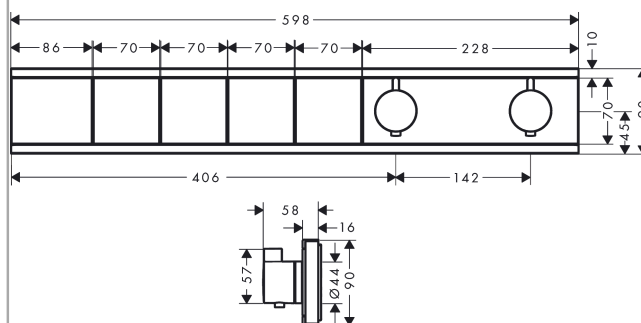

RainSelect

Thermostat for concealed installation for 4 functions

Surfaces: **polished gold-optic** Art. no. : **15382990**

Description

product features

- depending on volume flow and installation situation approx. 50% flow rate reduction and integrated shut off function
- 4 outlets
- multiple outlets can be run simultaneously
- Select push-button on/off control for 4 outlets
- wall-mounted
- concealed installation
- thermostat cartridge, start/ stop cartridge
- Min. operating pressure: 1 bar
- Max. operating pressure: 10 bar
- safety stop at 40°C
- Maximum temperature can be adjusted on installation
- Non-return valve
- Noise class: I
- Thermostat is delivered with buttons handshower, PowderRain, Waterfall, Rain large

Article Details

Price excl. VAT

£ 2,062.50

Technology

Product image

Scale drawing