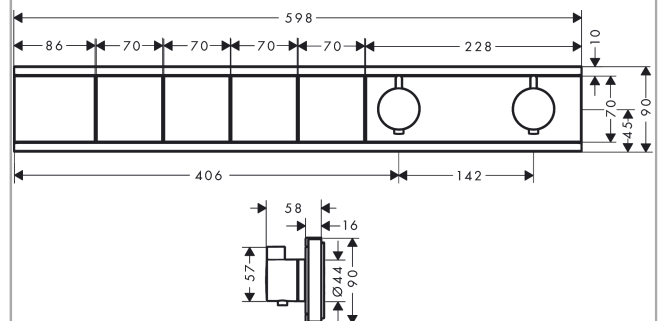

RainSelect

Thermostat for concealed installation for 4 functions

Surfaces: **matt white** Art. no. : **15382700**

15382700

Description

product features

- depending on volume flow and installation situation approx. 50% flow rate reduction and integrated shut off function
- 4 outlets
- multiple outlets can be run simultaneously
- Select push-button on/off control for 4 outlets
- wall-mounted
- concealed installation
- thermostat cartridge, start/ stop cartridge
- Min. operating pressure: 1 bar
- Max. operating pressure: 10 bar
- safety stop at 40°C
- Maximum temperature can be adjusted on installation
- Non-return valve
- Noise class: I
- Thermostat is delivered with buttons handshower, PowderRain, Waterfall, Rain large

Article Details

Price excl. VAT

£ 1,925.00

Technology

Product image

Scale drawing

RainSelect
Thermostat for concealed installation for 4 functions
 Surfaces: **matt white** Art. no. : **15382700**

Installation examples