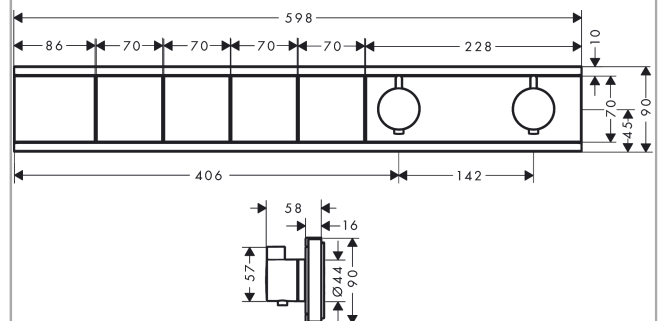

RainSelect

Thermostat for concealed installation for 4 functions

Surfaces: **matt black** Art. no. : **15382670**

Description

product features

- depending on volume flow and installation situation approx. 50% flow rate reduction and integrated shut off function
- 4 outlets
- multiple outlets can be run simultaneously
- Select push-button on/off control for 4 outlets
- wall-mounted
- concealed installation
- thermostat cartridge, start/ stop cartridge
- Min. operating pressure: 1 bar
- Max. operating pressure: 10 bar
- safety stop at 40°C
- Maximum temperature can be adjusted on installation
- Non-return valve
- Noise class: I
- Thermostat is delivered with buttons handshower, PowderRain, Waterfall, Rain large

Article Details

Price excl. VAT

£ 1,925.00

Technology

Product image

Scale drawing

RainSelect
Thermostat for concealed installation for 4 functions
 Surfaces: **matt black** Art. no. : **15382670**

Installation examples