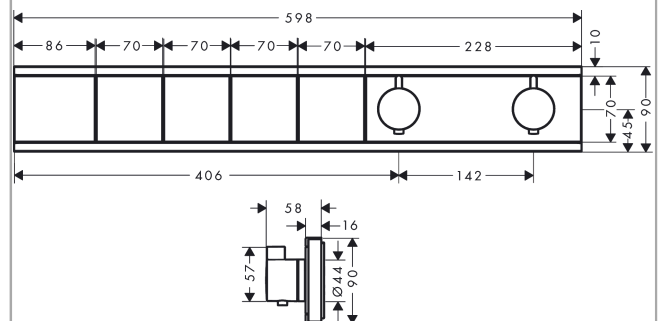

RainSelect

Thermostat for concealed installation for 4 functions

Surfaces: **brushed black chrome** Art. no. : **15382340**

Description

product features

- depending on volume flow and installation situation approx. 50% flow rate reduction and integrated shut off function
- 4 outlets
- multiple outlets can be run simultaneously
- Select push-button on/off control for 4 outlets
- wall-mounted
- concealed installation
- thermostat cartridge, start/ stop cartridge
- Min. operating pressure: 1 bar
- Max. operating pressure: 10 bar
- safety stop at 40°C
- Maximum temperature can be adjusted on installation
- Non-return valve
- Noise class: I
- Thermostat is delivered with buttons handshower, PowderRain, Waterfall, Rain large

Article Details

Price excl. VAT

£ 2,062.50

Technology

Product image

Scale drawing

RainSelect
Thermostat for concealed installation for 4 functions
 Surfaces: **brushed black chrome** Art. no. : **15382340**