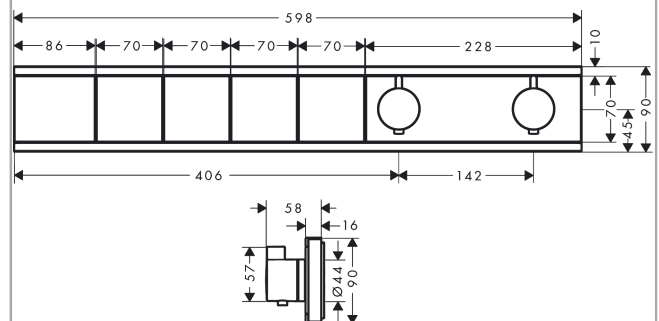

Article Details

Price excl. VAT

£ 2,062.50

Technology

Product image

Scale drawing

RainSelect
Thermostat for concealed installation for 4 functions
 Surfaces: **brushed bronze** Art. no. : **15382140**

Installation examples