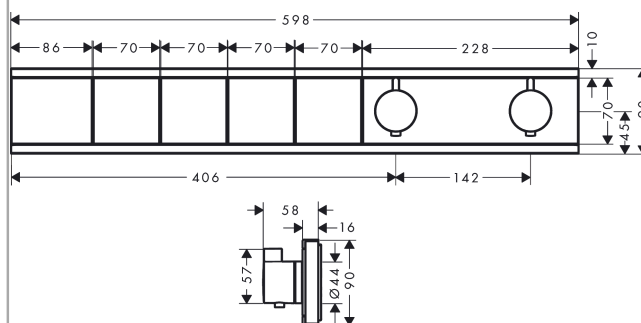

RainSelect

Thermostat for concealed installation for 4 functions

Surfaces: **chrome** Art. no. : **15382000**

Description

product features

- depending on volume flow and installation situation approx. 50% flow rate reduction and integrated shut off function
- 4 outlets
- multiple outlets can be run simultaneously
- Select push-button on/off control for 4 outlets
- wall-mounted
- concealed installation
- thermostat cartridge, start/ stop cartridge
- Min. operating pressure: 1 bar
- Max. operating pressure: 10 bar
- safety stop at 40°C
- Maximum temperature can be adjusted on installation
- Non-return valve
- Noise class: I
- Thermostat is delivered with buttons handshower, PowderRain, Waterfall, Rain large

Article Details

Price excl. VAT

£ 1,375.00

Technology

Product image

Scale drawing

RainSelect
Thermostat for concealed installation for 4 functions
 Surfaces: **chrome** Art. no. : **15382000**

Installation examples