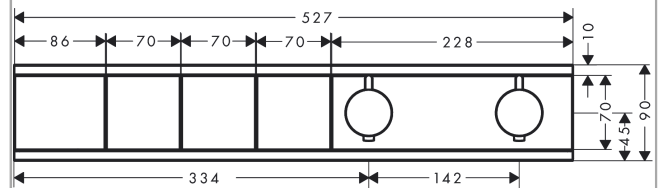

Article Details

Price excl. VAT

£ 1,656.70

Technology

Product image

Scale drawing

RainSelect
Thermostat for concealed installation for 3 functions
 Surfaces: **matt white** Art. no. : **15381700**

Installation examples