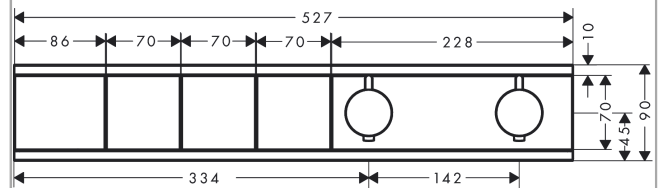

RainSelect

Thermostat for concealed installation for 3 functions

Surfaces: **chrome** Art. no. : **15381000**

Description

product features

- depending on volume flow and installation situation approx. 50% flow rate reduction and integrated shut off function
- designed to run 3 outlets
- multiple outlets can be run simultaneously
- Select push-button on/off control for 3 outlets
- wall-mounted
- concealed installation
- thermostat cartridge, start/ stop cartridge
- Min. operating pressure: 1 bar
- Max. operating pressure: 10 bar
- safety stop at 40°C
- Maximum temperature can be adjusted on installation
- Non-return valve
- Noise class: I
- Thermostat is delivered with buttons handshower, PowderRain, shoulder shower

Article Details

Price excl. VAT

£ 1,183.33

Technology

Product image

Scale drawing