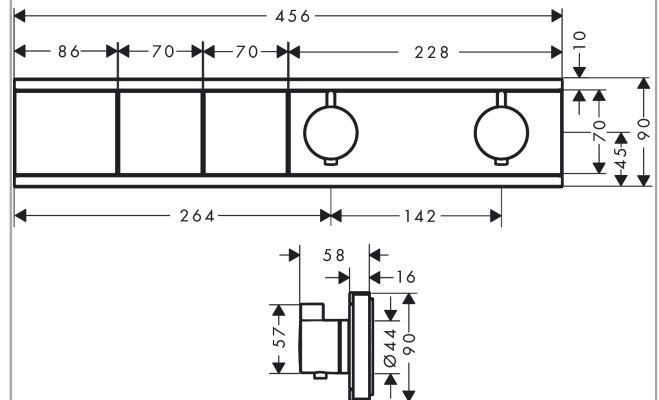

RainSelect

Thermostat for concealed installation for 2 functions

Surfaces: **polished gold-optic** Art. no. : **15380990**

Description

product features

- depending on volume flow and installation situation approx. 50% flow rate reduction and integrated shut off function
- designed to run 2 outlets
- multiple outlets can be run simultaneously
- Select push button on / off control for 2 outlets
- wall-mounted
- concealed installation
- thermostat cartridge, start/ stop cartridge
- Min. operating pressure: 1 bar
- Max. operating pressure: 10 bar
- safety stop at 40°C
- Maximum temperature can be adjusted on installation
- Non-return valve
- Noise class: I
- Thermostat is delivered with buttons handshower and PowderRain

Article Details

Price excl. VAT

£ 1,500.00

Technology

Product image

Scale drawing

RainSelect
Thermostat for concealed installation for 2 functions
 Surfaces: **polished gold-optic** Art. no. : **15380990**

Installation examples