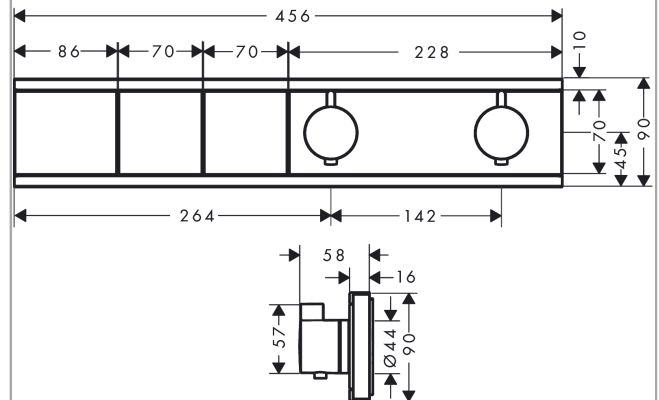

RainSelect

Thermostat for concealed installation for 2 functions

Surfaces: **matt white** Art. no. : **15380700**

Description

product features

- depending on volume flow and installation situation approx. 50% flow rate reduction and integrated shut off function
- designed to run 2 outlets
- multiple outlets can be run simultaneously
- Select push button on / off control for 2 outlets
- wall-mounted
- concealed installation
- thermostat cartridge, start/ stop cartridge
- Min. operating pressure: 1 bar
- Max. operating pressure: 10 bar
- safety stop at 40°C
- Maximum temperature can be adjusted on installation
- Non-return valve
- Noise class: I
- Thermostat is delivered with buttons handshower and PowderRain

Article Details

Price excl. VAT

£ 1,400.00

Technology

Product image

Scale drawing

RainSelect
Thermostat for concealed installation for 2 functions
 Surfaces: **matt white** Art. no. : **15380700**

Installation examples