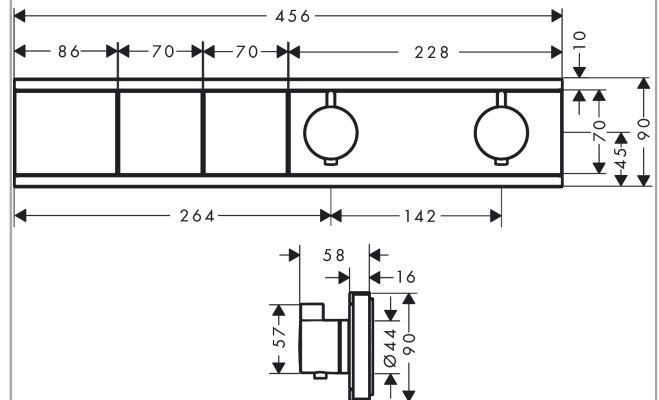

RainSelect

Thermostat for concealed installation for 2 functions

Surfaces: **matt black** Art. no. : **15380670**

Description

product features

- depending on volume flow and installation situation approx. 50% flow rate reduction and integrated shut off function
- designed to run 2 outlets
- multiple outlets can be run simultaneously
- Select push button on / off control for 2 outlets
- wall-mounted
- concealed installation
- thermostat cartridge, start/ stop cartridge
- Min. operating pressure: 1 bar
- Max. operating pressure: 10 bar
- safety stop at 40°C
- Maximum temperature can be adjusted on installation
- Non-return valve
- Noise class: I
- Thermostat is delivered with buttons handshower and PowderRain

Article Details

Price excl. VAT

£ 1,400.00

Technology

Product image

Scale drawing