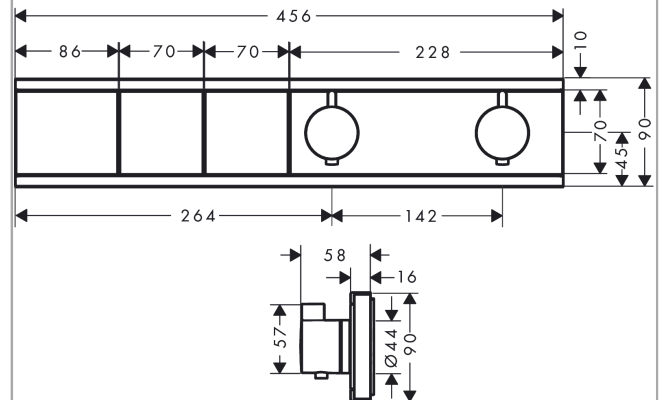

### Scale drawing

**RainSelect**  
**Thermostat for concealed installation for 2 functions**  
 Surfaces: **brushed black chrome**    Art. no. : **15380340**