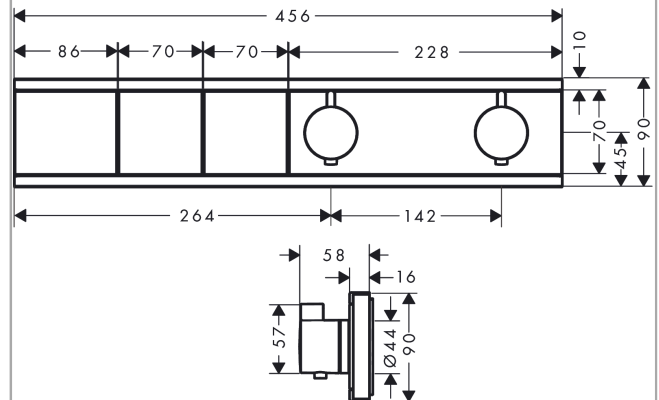

RainSelect

Thermostat for concealed installation for 2 functions

Surfaces: **brushed bronze** Art. no. : **15380140**

Description

product features

- depending on volume flow and installation situation approx. 50% flow rate reduction and integrated shut off function
- designed to run 2 outlets
- multiple outlets can be run simultaneously
- Select push button on / off control for 2 outlets
- wall-mounted
- concealed installation
- thermostat cartridge, start/ stop cartridge
- Min. operating pressure: 1 bar
- Max. operating pressure: 10 bar
- safety stop at 40°C
- Maximum temperature can be adjusted on installation
- Non-return valve
- Noise class: I
- Thermostat is delivered with buttons handshower and PowderRain

Article Details

Price excl. VAT

£ 1,500.00

Technology

Product image

Scale drawing

RainSelect
Thermostat for concealed installation for 2 functions
 Surfaces: **brushed bronze** Art. no. : **15380140**

Installation examples