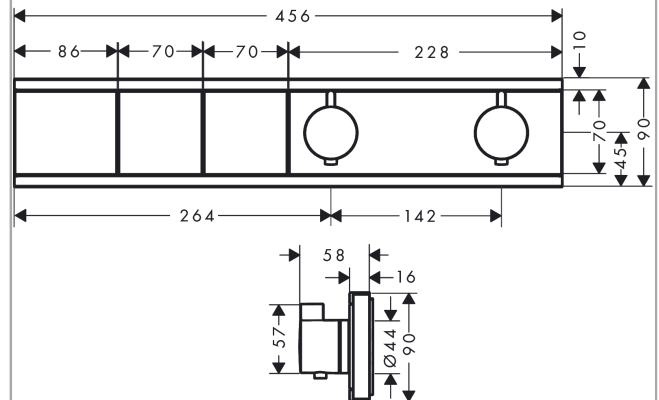

RainSelect

Thermostat for concealed installation for 2 functions

Surfaces: **chrome** Art. no. : **15380000**

Description

product features

- depending on volume flow and installation situation approx. 50% flow rate reduction and integrated shut off function
- designed to run 2 outlets
- multiple outlets can be run simultaneously
- Select push button on / off control for 2 outlets
- wall-mounted
- concealed installation
- thermostat cartridge, start/ stop cartridge
- Min. operating pressure: 1 bar
- Max. operating pressure: 10 bar
- safety stop at 40°C
- Maximum temperature can be adjusted on installation
- Non-return valve
- Noise class: I
- Thermostat is delivered with buttons handshower and PowderRain

Article Details

Price excl. VAT

£ 1,000.00

Technology

Product image

Scale drawing

RainSelect
Thermostat for concealed installation for 2 functions
 Surfaces: **chrome** Art. no. : **15380000**

Installation examples