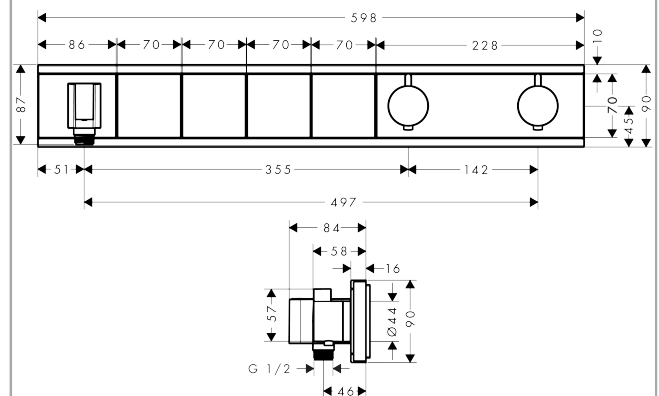

RainSelect

Thermostatic mixer for concealed installation for 4 outlets

Surfaces: **black/chrome** Art. no. : **15357600**

Description

product features

- Consists of: Thermostatic mixer, shower holder
- depending on volume flow and installation situation approx. 50% flow rate reduction and integrated shut off function
- 4 outlets
- multiple outlets can be run simultaneously
- Select push-button on/off control for 4 outlets
- wall-mounted
- thermostat cartridge, start/ stop cartridge
- Min. operating pressure: 1 bar
- Max. operating pressure: 10 bar
- safety stop at 40°C
- Maximum temperature can be adjusted on installation
- Non-return valve
- Hose nut: for shower hoses with conical or cylindrical nut on both sides
- Noise class: I
- Thermostat is delivered with buttons hand shower, Waterfall, Rain large, Mono
- if running with a pump, please specify a universal (negative head) pump
- connection type: basic set

Article Details

Price excl. VAT

£ 1,750.00

Technology

Design awards

Product image

Scale drawing

RainSelect
Thermostatic mixer for concealed installation for 4 outlets
 Surfaces: **black/chrome** Art. no. : **15357600**