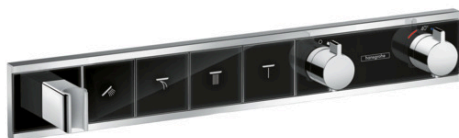

RainSelect

Thermostatic mixer for concealed installation for 4 outlets

Surfaces: **black/chrome** Art. no. : **15357600**

Description

product features

- Consists of: Thermostatic mixer, shower holder
- depending on volume flow and installation situation approx. 50% flow rate reduction and integrated shut off function
- 4 outlets
- multiple outlets can be run simultaneously
- Select push-button on/off control for 4 outlets
- wall-mounted
- thermostat cartridge, start/ stop cartridge
- Min. operating pressure: 1 bar
- Max. operating pressure: 10 bar
- safety stop at 40°C
- Maximum temperature can be adjusted on installation
- Non-return valve
- Hose nut: for shower hoses with conical or cylindrical nut on both sides
- Noise class: I
- Thermostat is delivered with buttons hand shower, Waterfall, Rain large, Mono
- if running with a pump, please specify a universal (negative head) pump
- connection type: basic set

Article Details

Price excl. VAT

£ 1,750.00

Technology

Design awards

Product image

Scale drawing

RainSelect
Thermostatic mixer for concealed installation for 4 outlets
 Surfaces: **black/chrome** Art. no. : **15357600**

Installation examples

RainSelect
 1531218X / 15357XXX