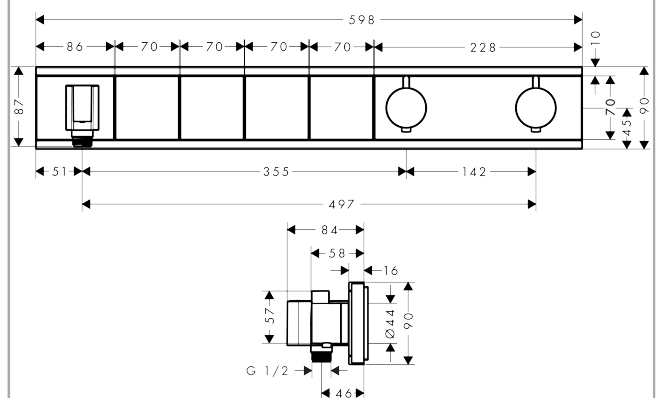

Scale drawing