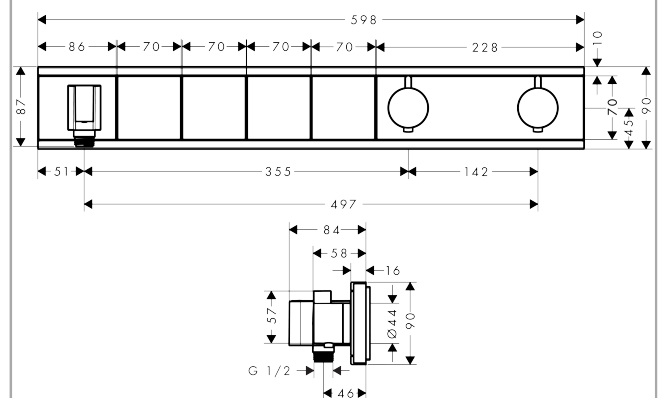

RainSelect

Thermostatic mixer for concealed installation for 4 outlets

Surfaces: **chrome** Art. no. : **15357000**

Description

product features

- Consists of: Thermostatic mixer, shower holder
- depending on volume flow and installation situation approx. 50% flow rate reduction and integrated shut off function
- 4 outlets
- multiple outlets can be run simultaneously
- Select push-button on/off control for 4 outlets
- wall-mounted
- thermostat cartridge, start/ stop cartridge
- Min. operating pressure: 1 bar
- Max. operating pressure: 10 bar
- safety stop at 40°C
- Maximum temperature can be adjusted on installation
- Non-return valve
- Hose nut: for shower hoses with conical or cylindrical nut on both sides
- Noise class: I
- Thermostat is delivered with buttons hand shower, Waterfall, Rain large, Mono
- if running with a pump, please specify a universal (negative head) pump
- connection type: basic set

Article Details

Price excl. VAT

£ 1,750.00

Technology

Design awards

Product image

Scale drawing

RainSelect
Thermostatic mixer for concealed installation for 4 outlets
 Surfaces: **chrome** Art. no. : **15357000**