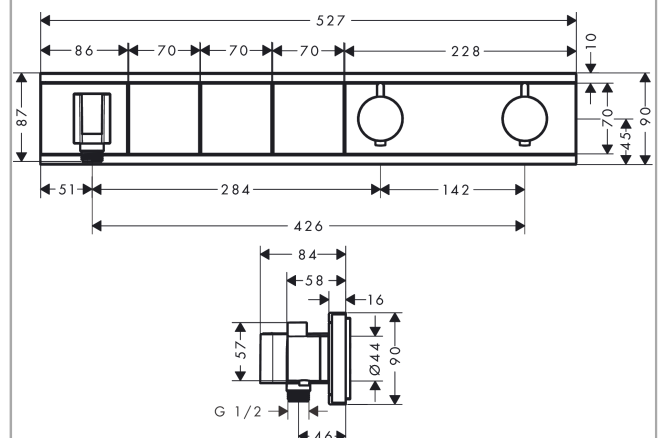

RainSelect

Thermostatic mixer for concealed installation for 3 outlets

Surfaces: **white/chrome** Art. no. : **15356400**

Description

product features

- Consists of: Thermostatic mixer, shower holder
- depending on volume flow and installation situation approx. 50% flow rate reduction and integrated shut off function
- designed to run 3 outlets
- multiple outlets can be run simultaneously
- Select push-button on/off control for 3 outlets
- wall-mounted
- thermostat cartridge, start/ stop cartridge
- Min. operating pressure: 1 bar
- Max. operating pressure: 10 bar
- safety stop at 40°C
- Maximum temperature can be adjusted on installation
- Non-return valve
- Hose nut: for shower hoses with conical or cylindrical nut on both sides
- Noise class: I
- Thermostat is delivered with buttons hand shower, Waterfall, Rain large
- if running with a pump, please specify a universal (negative head) pump
- connection type: basic set

Article Details

Price excl. VAT

£ 1,491.67

Technology

Design awards

Product image

Scale drawing

RainSelect
Thermostatic mixer for concealed installation for 3 outlets
 Surfaces: **white/chrome** Art. no. : **15356400**