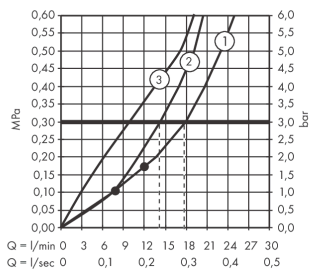

RainSelect
Thermostatic mixer for concealed installation for 3 outlets
Surfaces: **white/chrome** Art. no. : **15356400**

Installation examples

RainSelect
1531118X / 15356XXX