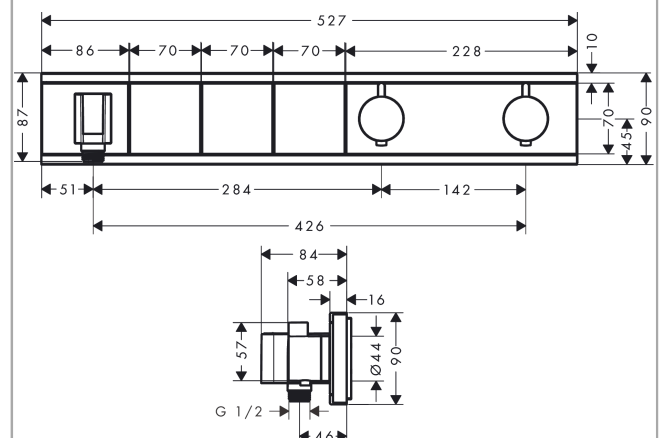

RainSelect

Thermostatic mixer for concealed installation for 3 outlets

Surfaces: **chrome** Art. no. : **15356000**

Description

product features

- Consists of: Thermostatic mixer, shower holder
- depending on volume flow and installation situation approx. 50% flow rate reduction and integrated shut off function
- designed to run 3 outlets
- multiple outlets can be run simultaneously
- Select push-button on/off control for 3 outlets
- wall-mounted
- thermostat cartridge, start/ stop cartridge
- Min. operating pressure: 1 bar
- Max. operating pressure: 10 bar
- safety stop at 40°C
- Maximum temperature can be adjusted on installation
- Non-return valve
- Hose nut: for shower hoses with conical or cylindrical nut on both sides
- Noise class: I
- Thermostat is delivered with buttons hand shower, Waterfall, Rain large
- if running with a pump, please specify a universal (negative head) pump
- connection type: basic set

Article Details

Price excl. VAT

£ 1,491.67

Technology

Design awards

Product image

Scale drawing

RainSelect