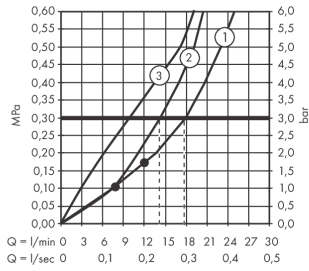

RainSelect

Thermostatic mixer for concealed installation for 3 outlets

Surfaces: chrome Art. no. : 15356000

Installation examples

RainSelect
1531118X / 15356XXX