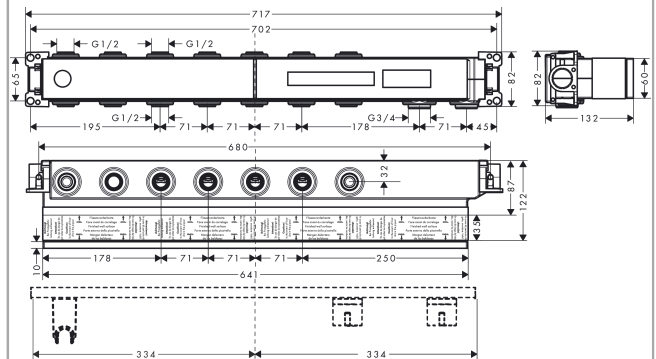

RainSelect

Basic set for 5 outlets

Surfaces: n.a. Art. no. : 15313180

Description

product features

- 5 outlets
- Connection thread
- Rp $\frac{3}{4}$
- Operating pressure: min. 1 bar/max. 10 bar
- Installation depth: 87 - 122 mm
- horizontal installation
- if running with a pump, please specify a universal (negative head) pump

Article Details

Price excl. VAT

£ 1,050.00

Product image

Scale drawing

RainSelect
Basic set for 5 outlets
 Surfaces: n.a. Art. no. : **15313180**

Installation examples

RainSelect
 1531318X / 15384XXX