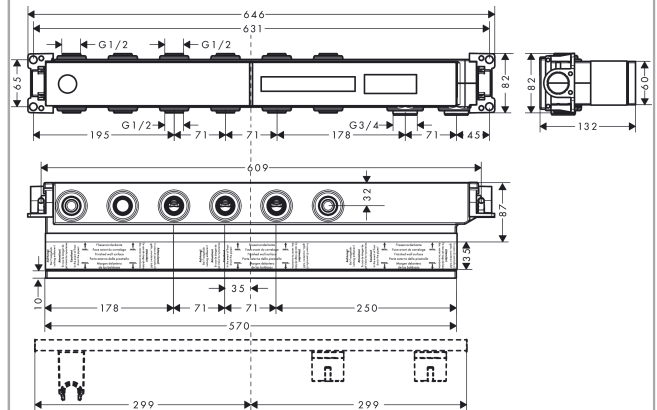

RainSelect

Basic set for 4 outlets

Surfaces: n.a. Art. no. : 15312180

Description

product features

- 4 outlets
- Connection thread
- Rp $\frac{3}{4}$
- Operating pressure: min. 1 bar/max. 10 bar
- Installation depth: 87 - 122 mm
- horizontal installation
- if running with a pump, please specify a universal (negative head) pump

Article Details

Price excl. VAT

£ 941.67

Product image

Scale drawing

RainSelect
Basic set for 4 outlets
 Surfaces: n.a. Art. no. : 15312180

Installation examples

RainSelect
 1531218X / 15357XXX