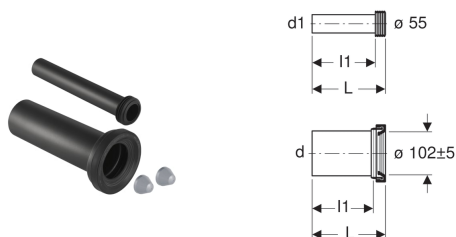

Geberit connection set for wall-hung WC, length 30 cm

Application purposes

- For wall-hung WCs

Characteristics

- Extended connection set

Technical data

Material | PE-HD

Scope of delivery

- Flush pipe with sleeve, made of PE-HD
- Straight connector with sleeve, made of PE-HD
- 2 cover caps
- Fastening material

Art. no.	Surface / colour	d, ø	d1, ø	L	l	l1
152.441.46.1	matt chrome-plated	90 mm	45 mm	30 cm	26.5 cm	27.5 cm

- Not suitable for low height cisterns - Geberit Kappa 15 cm, Geberit Omega 12 cm and concealed cistern for furniture

Created with Geberit online product catalogue - 21/06/2018