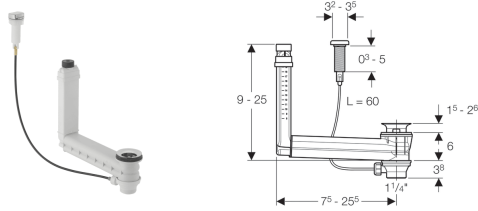

Geberit washbasin connector Clou with cable actuation and turn handle

Application purposes

- For washbasins without visible overflow

Characteristics

- Quality-monitored in accordance with EN 274-3
- Hygienic with optimum flow behaviour
- Waste outlet can be closed
- Hidden overflow function
- Actuation using cable actuator and turn handle
- Length and height can be adapted to washbasin

Technical data

Material | Plastic

Scope of delivery

- Waste outlet
- Cable actuator
- Turn handle
- Plug
- Washbasin connector

To order additionally

- Geberit valve cover for washbasin connector Clou

Art. no.