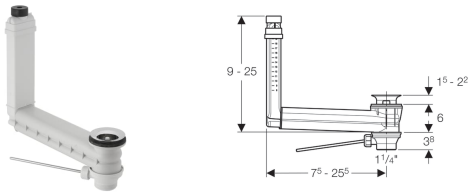

Geberit washbasin connector Clou with lever actuation

Application purposes

- For washbasins without visible overflow

Characteristics

- Quality-monitored in accordance with EN 274-3
- Hygienic with optimum flow behaviour
- Waste outlet can be closed
- Actuation using rod
- Hidden overflow function
- Length and height can be adapted to washbasin

Technical data

Material | Plastic

Scope of delivery

- Waste outlet
- Actuator lever
- Plug
- Washbasin connector

To order additionally

- Geberit valve cover for washbasin connector Clou

Art. no.

152.018.00.1