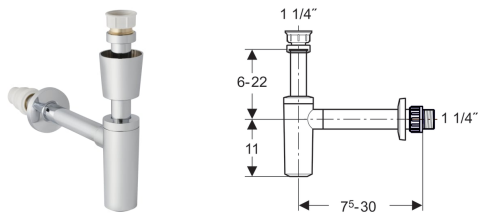

Geberit bottle trap with dip tube, for washbasin, connector BSP, horizontal outlet

Application purposes

- For washbasins

Characteristics

- Quality-monitored in accordance with EN 274-3
- Corrosion-resistant

Technical data

Material | Plastic

Scope of delivery

- Valve collar
- Wall collar
- Threaded connector

Art. no.	Surface / colour
151.039.21.1	gloss chrome-plated

Created with Geberit online product catalogue - 21/06/2018