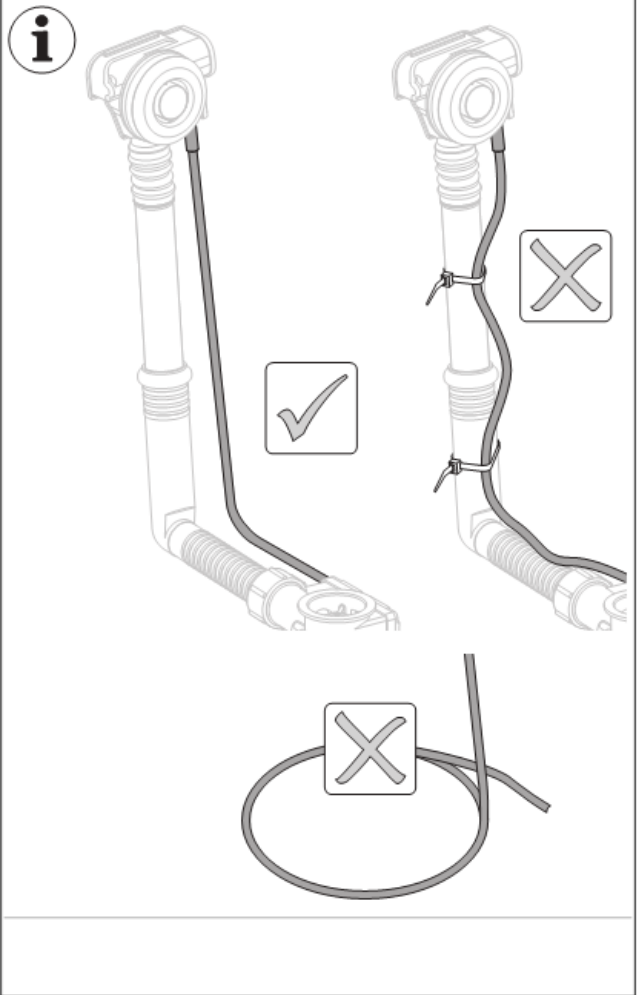

Installation

150.770.xx.1

- Vertical dimension: 23-46
- Horizontal dimension from top: 14⁵-26
- Horizontal dimension from bottom: 14, 10
- Vertical dimension from bottom: 5⁹, 8⁹
- Port diameters: $\varnothing 40$, $\varnothing 43$

150.771.xx.1

- Vertical dimension: 23-46
- Horizontal dimension from top: 24-50
- Horizontal dimension from bottom: 14, 10
- Vertical dimension from bottom: 5⁹, 8⁹
- Port diameters: $\varnothing 40$, $\varnothing 43$

150.772.xx.1

- Vertical dimension: 44-60
- Horizontal dimension from top: 15-28
- Horizontal dimension from bottom: 14, 10
- Vertical dimension from bottom: 5⁹, 8⁹
- Port diameters: $\varnothing 40$, $\varnothing 43$