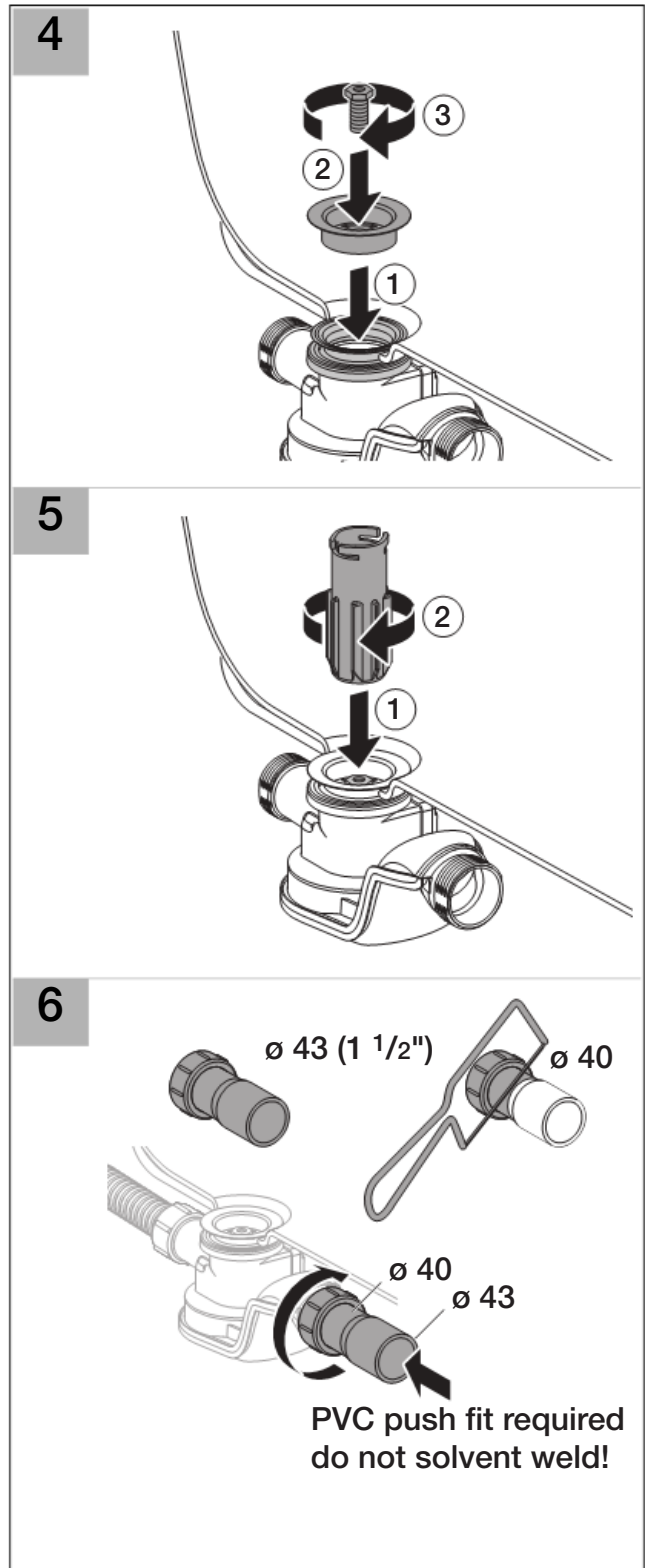

Installation

150.770.xx.1

- Vertical dimension: 23-46
- Horizontal dimension from top: 14⁵-26
- Horizontal dimension from bottom: 14, 10
- Vertical dimension from bottom: 5⁹, 8⁹
- Port diameters: $\varnothing 40$, $\varnothing 43$

150.771.xx.1

- Vertical dimension: 23-46
- Horizontal dimension from top: 24-50
- Horizontal dimension from bottom: 14, 10
- Vertical dimension from bottom: 5⁹, 8⁹
- Port diameters: $\varnothing 40$, $\varnothing 43$

150.772.xx.1

- Vertical dimension: 44-60
- Horizontal dimension from top: 15-28
- Horizontal dimension from bottom: 14, 10
- Vertical dimension from bottom: 5⁹, 8⁹
- Port diameters: $\varnothing 40$, $\varnothing 43$