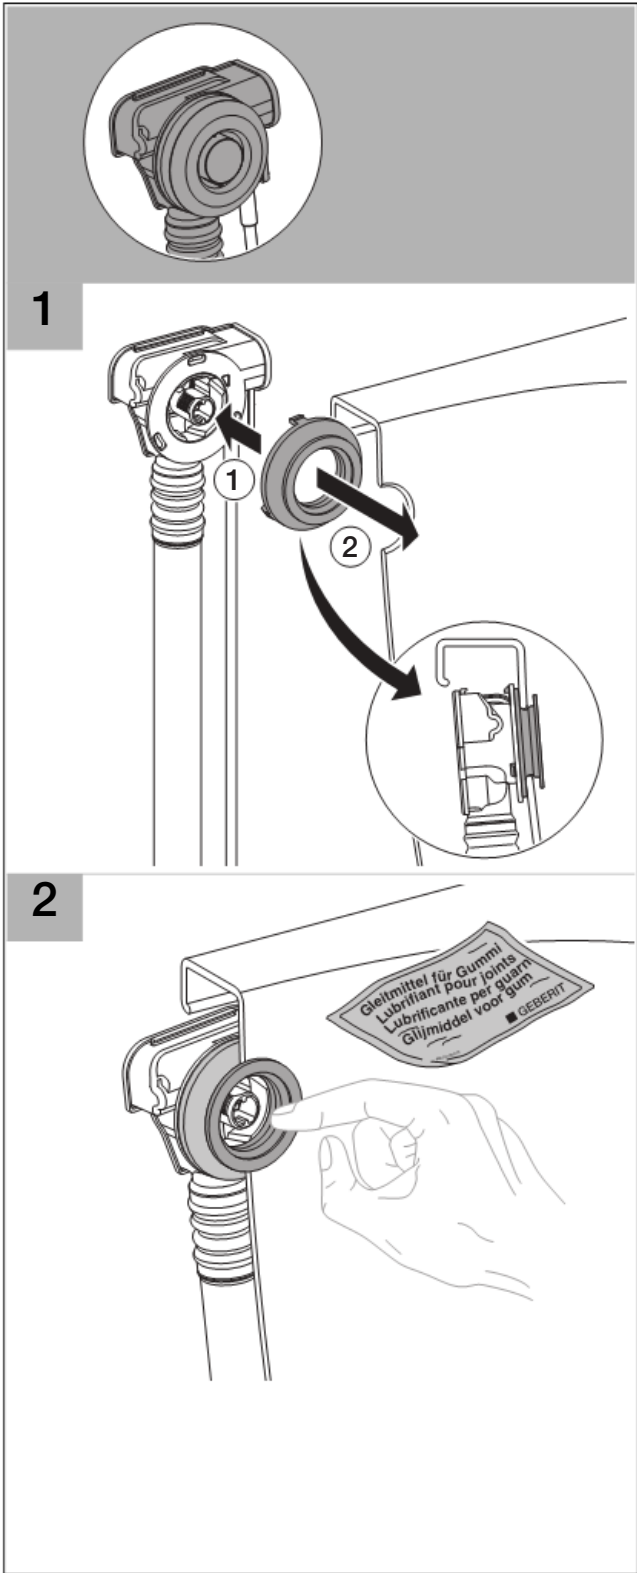

Installation

150.770.xx.1

- Vertical dimension: 23-46
- Horizontal dimension from top: 14⁵-26
- Horizontal dimension from bottom: 14, 10
- Vertical dimension from bottom: 5⁹, 8⁹
- Port diameters: $\varnothing 40$, $\varnothing 43$

150.771.xx.1

- Vertical dimension: 23-46
- Horizontal dimension from top: 24-50
- Horizontal dimension from bottom: 14, 10
- Vertical dimension from bottom: 5⁹, 8⁹
- Port diameters: $\varnothing 40$, $\varnothing 43$

150.772.xx.1

- Vertical dimension: 44-60
- Horizontal dimension from top: 15-28
- Horizontal dimension from bottom: 14, 10
- Vertical dimension from bottom: 5⁹, 8⁹
- Port diameters: $\varnothing 40$, $\varnothing 43$