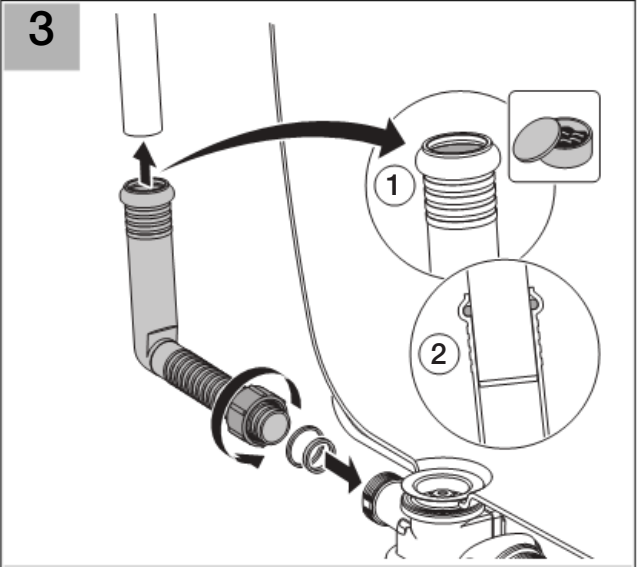

Installation

150.770.xx.1

- Vertical dimension: 23-46
- Horizontal dimension from top: 14⁵-26
- Horizontal dimension from bottom: 14, 10
- Vertical dimension from bottom: 5⁹, 8⁹
- Port diameters: $\varnothing 40$, $\varnothing 43$

150.771.xx.1

- Vertical dimension: 23-46
- Horizontal dimension from top: 24-50
- Horizontal dimension from bottom: 14, 10
- Vertical dimension from bottom: 5⁹, 8⁹
- Port diameters: $\varnothing 40$, $\varnothing 43$

150.772.xx.1

- Vertical dimension: 44-60
- Horizontal dimension from top: 15-28
- Horizontal dimension from bottom: 14, 10
- Vertical dimension from bottom: 5⁹, 8⁹
- Port diameters: $\varnothing 40$, $\varnothing 43$