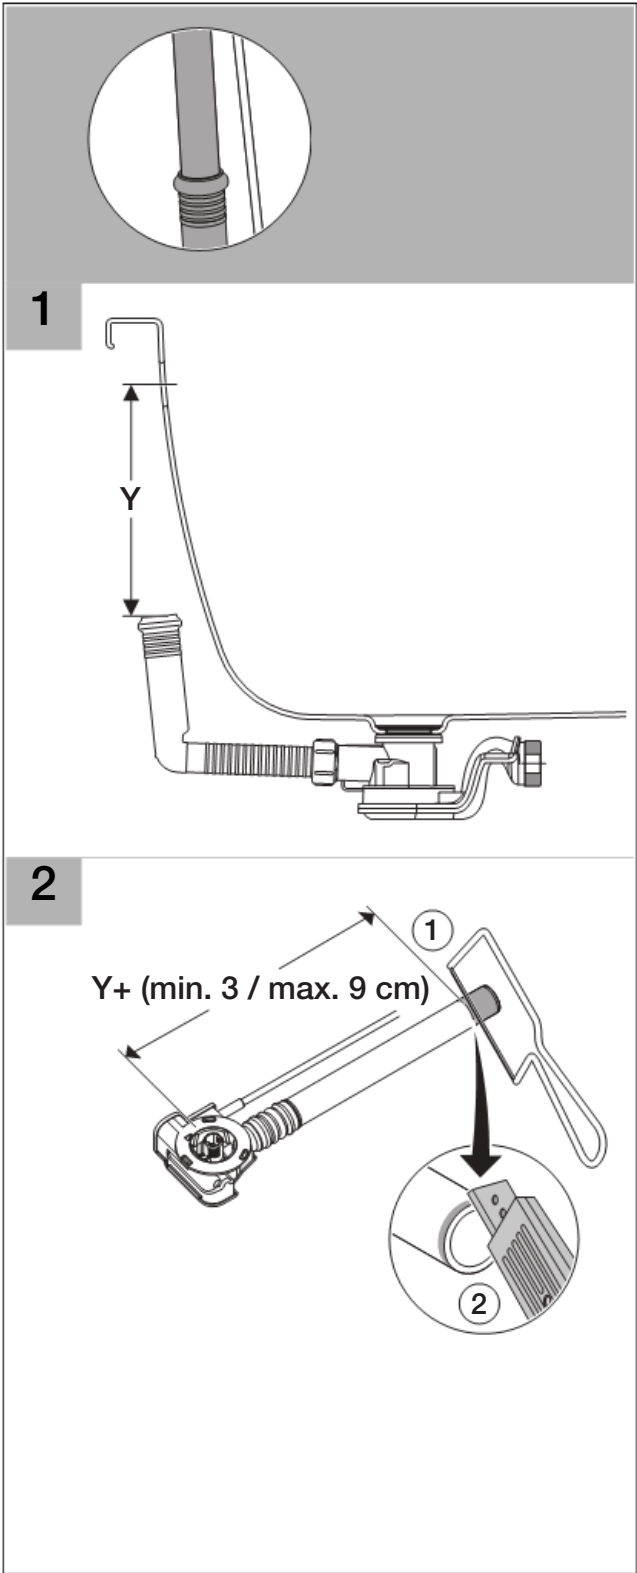

Installation

150.770.xx.1

- Vertical dimension: 23-46
- Horizontal dimension from top: 14⁵-26
- Horizontal dimension from bottom: 14, 10
- Vertical dimension from bottom: 5⁹, 8⁹
- Port diameters: $\varnothing 40$, $\varnothing 43$

150.771.xx.1

- Vertical dimension: 23-46
- Horizontal dimension from top: 24-50
- Horizontal dimension from bottom: 14, 10
- Vertical dimension from bottom: 5⁹, 8⁹
- Port diameters: $\varnothing 40$, $\varnothing 43$

150.772.xx.1

- Vertical dimension: 44-60
- Horizontal dimension from top: 15-28
- Horizontal dimension from bottom: 14, 10
- Vertical dimension from bottom: 5⁹, 8⁹
- Port diameters: $\varnothing 40$, $\varnothing 43$