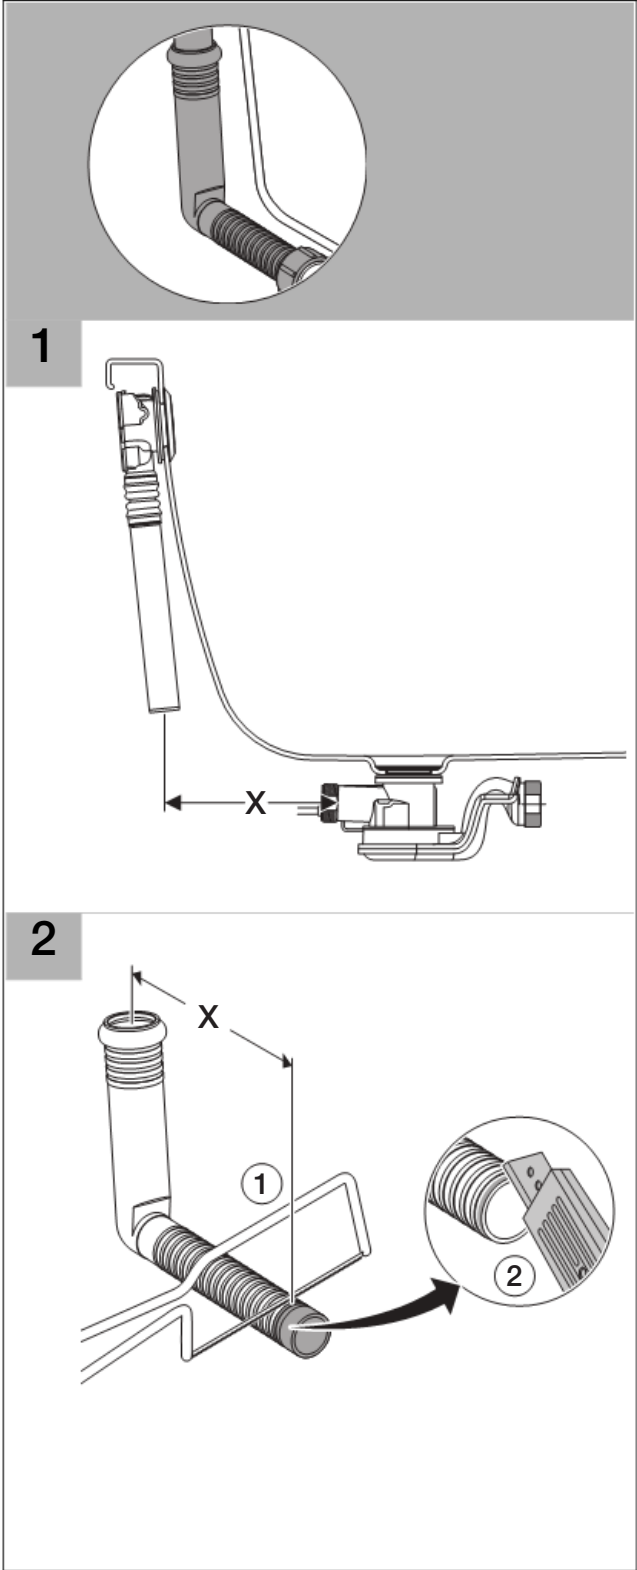

Installation

150.770.xx.1

- Vertical dimension: 23-46
- Horizontal dimension from top: 14⁵-26
- Horizontal dimension from bottom: 14, 10
- Vertical dimension from bottom: 5⁹, 8⁹
- Port diameters: $\varnothing 40$, $\varnothing 43$

150.771.xx.1

- Vertical dimension: 23-46
- Horizontal dimension from top: 24-50
- Horizontal dimension from bottom: 14, 10
- Vertical dimension from bottom: 5⁹, 8⁹
- Port diameters: $\varnothing 40$, $\varnothing 43$

150.772.xx.1

- Vertical dimension: 44-60
- Horizontal dimension from top: 15-28
- Horizontal dimension from bottom: 14, 10
- Vertical dimension from bottom: 5⁹, 8⁹
- Port diameters: $\varnothing 40$, $\varnothing 43$