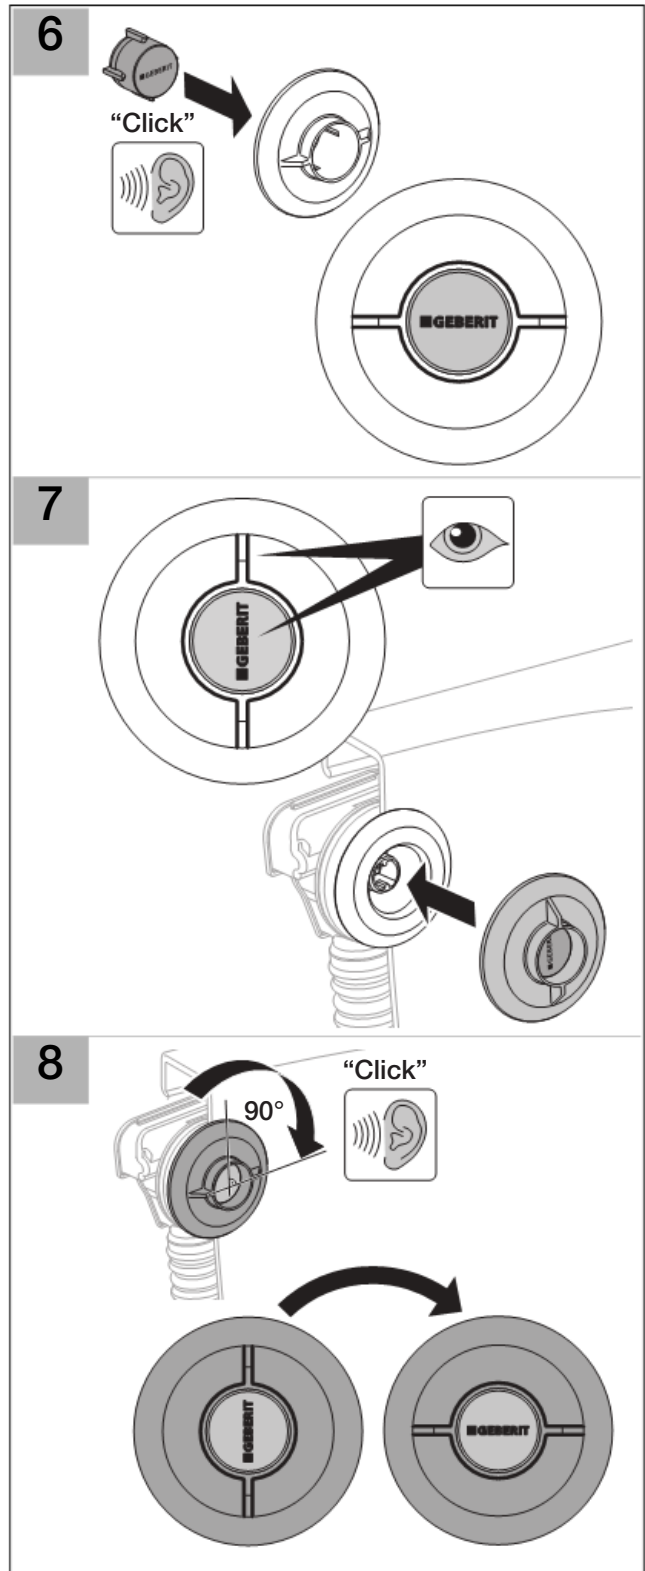

Installation

150.770.xx.1

- Vertical dimension: 23-46
- Horizontal dimension from top: 14⁵-26
- Horizontal dimension from bottom: 14, 10
- Vertical dimension from bottom: 5⁹, 8⁹
- Port diameters: $\varnothing 40$, $\varnothing 43$

150.771.xx.1

- Vertical dimension: 23-46
- Horizontal dimension from top: 24-50
- Horizontal dimension from bottom: 14, 10
- Vertical dimension from bottom: 5⁹, 8⁹
- Port diameters: $\varnothing 40$, $\varnothing 43$

150.772.xx.1

- Vertical dimension: 44-60
- Horizontal dimension from top: 15-28
- Horizontal dimension from bottom: 14, 10
- Vertical dimension from bottom: 5⁹, 8⁹
- Port diameters: $\varnothing 40$, $\varnothing 43$