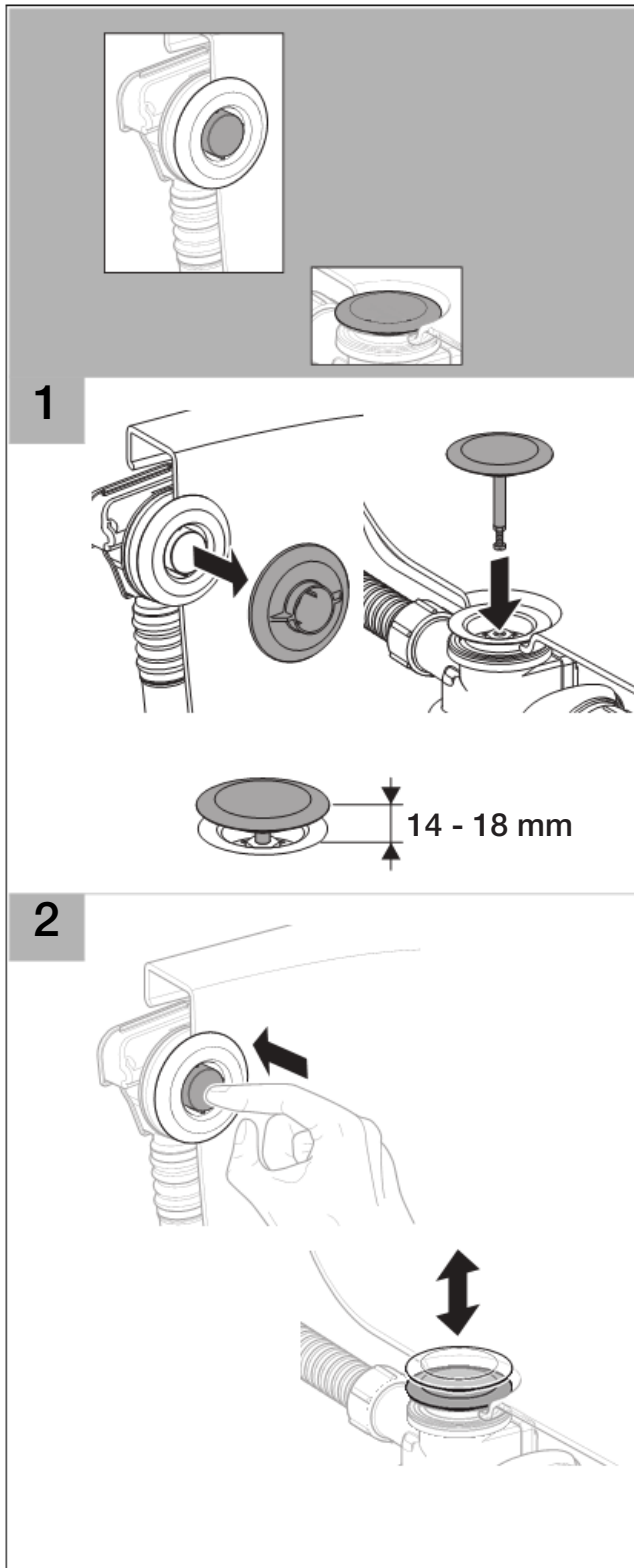

Installation

150.770.xx.1

- Vertical dimension: 23-46
- Horizontal dimension from top: 14⁵-26
- Horizontal dimension from bottom: 14, 10
- Vertical dimension from bottom: 5⁹, 8⁹
- Port diameters: $\varnothing 40$, $\varnothing 43$

150.771.xx.1

- Vertical dimension: 23-46
- Horizontal dimension from top: 24-50
- Horizontal dimension from bottom: 14, 10
- Vertical dimension from bottom: 5⁹, 8⁹
- Port diameters: $\varnothing 40$, $\varnothing 43$

150.772.xx.1

- Vertical dimension: 44-60
- Horizontal dimension from top: 15-28
- Horizontal dimension from bottom: 14, 10
- Vertical dimension from bottom: 5⁹, 8⁹
- Port diameters: $\varnothing 40$, $\varnothing 43$