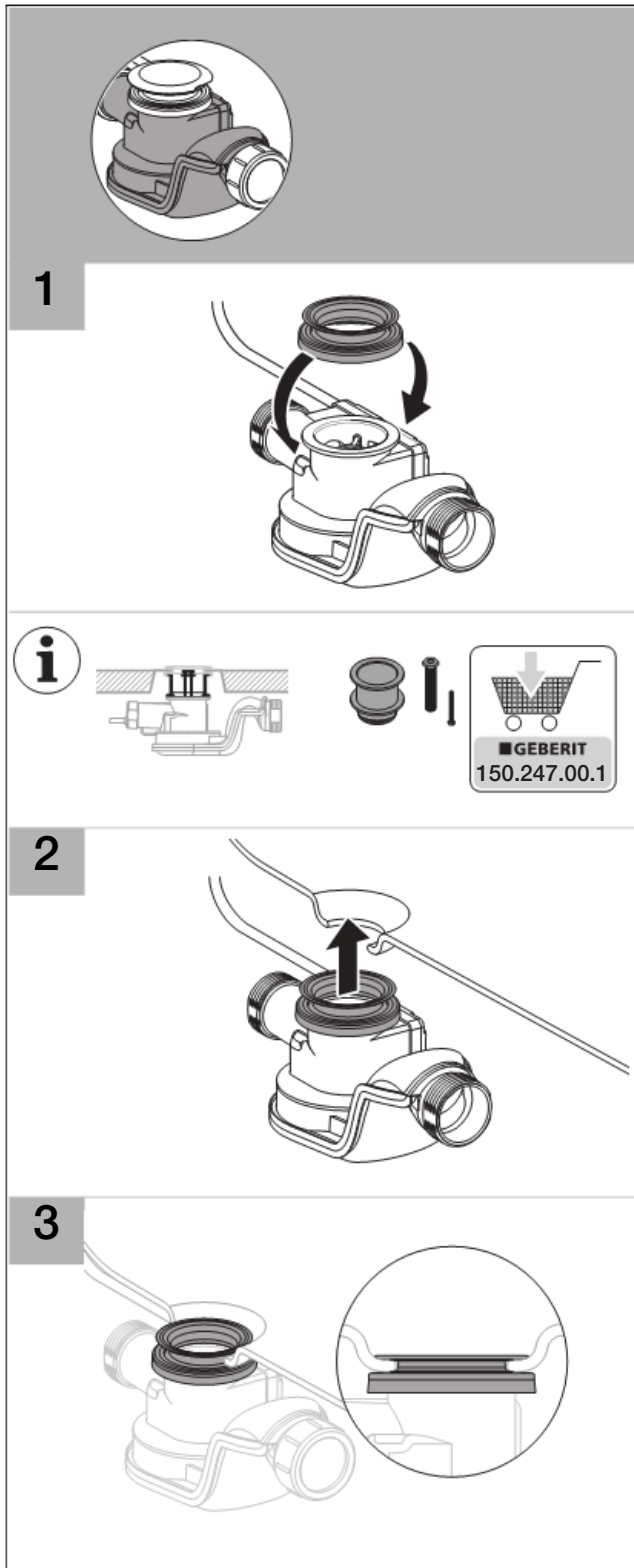

Installation

150.770.xx.1

- Vertical dimension: 23-46
- Horizontal dimension from top: 14⁵-26
- Horizontal dimension from bottom: 14, 10
- Vertical dimension from bottom: 5⁹, 8⁹
- Port diameters: $\varnothing 40$, $\varnothing 43$

150.771.xx.1

- Vertical dimension: 23-46
- Horizontal dimension from top: 24-50
- Horizontal dimension from bottom: 14, 10
- Vertical dimension from bottom: 5⁹, 8⁹
- Port diameters: $\varnothing 40$, $\varnothing 43$

150.772.xx.1

- Vertical dimension: 44-60
- Horizontal dimension from top: 15-28
- Horizontal dimension from bottom: 14, 10
- Vertical dimension from bottom: 5⁹, 8⁹
- Port diameters: $\varnothing 40$, $\varnothing 43$