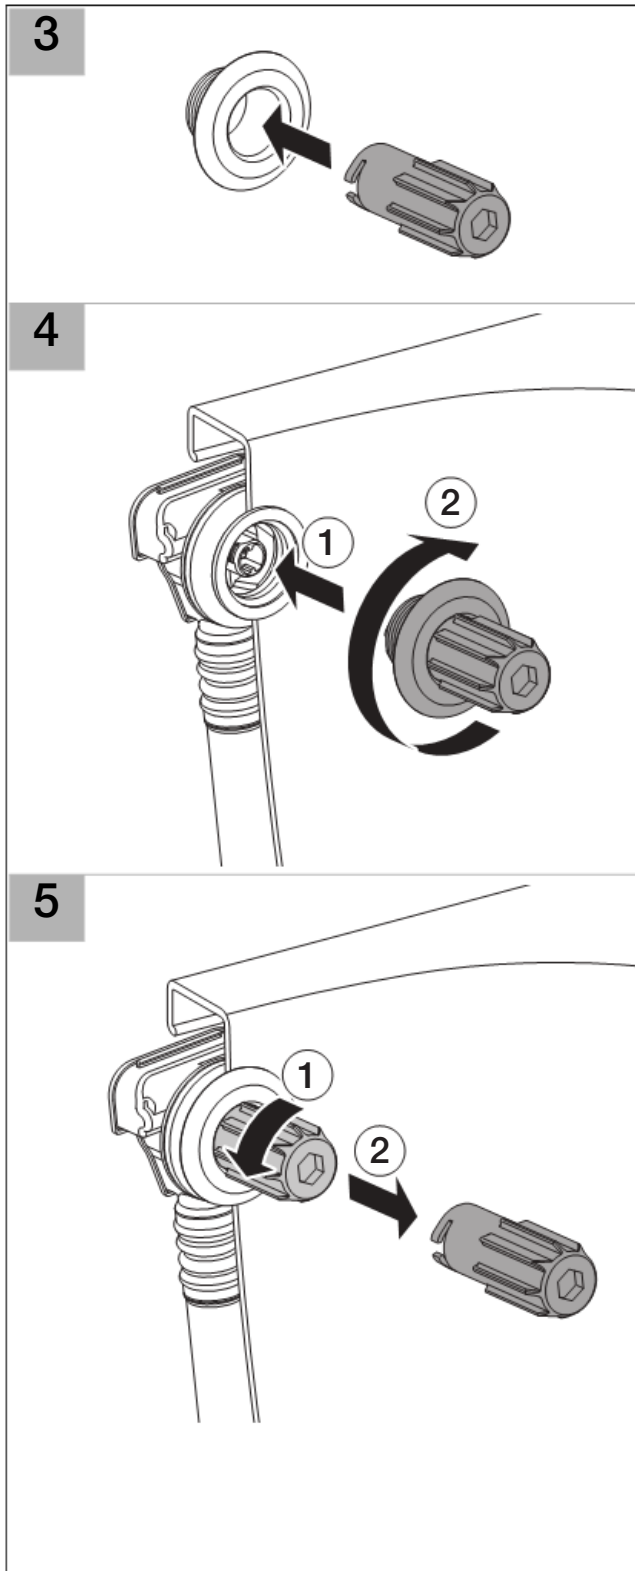

Installation

150.770.xx.1

- Vertical dimension: 23-46
- Horizontal dimension from top: 14⁵-26
- Horizontal dimension from bottom: 14, 10
- Vertical dimension from bottom: 5⁹, 8⁹
- Port diameters: $\varnothing 40$, $\varnothing 43$

150.771.xx.1

- Vertical dimension: 23-46
- Horizontal dimension from top: 24-50
- Horizontal dimension from bottom: 14, 10
- Vertical dimension from bottom: 5⁹, 8⁹
- Port diameters: $\varnothing 40$, $\varnothing 43$

150.772.xx.1

- Vertical dimension: 44-60
- Horizontal dimension from top: 15-28
- Horizontal dimension from bottom: 14, 10
- Vertical dimension from bottom: 5⁹, 8⁹
- Port diameters: $\varnothing 40$, $\varnothing 43$