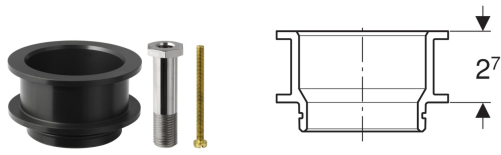

Geberit connection set for bathtubs made of acrylic, with overflow

**Application purposes**

- For fastening Geberit bathtub drains \varnothing 52 mm on acrylic bathtubs

Scope of delivery

- Hollow screw
- Adjusting screw
- Drain valve seat extension with O-ring