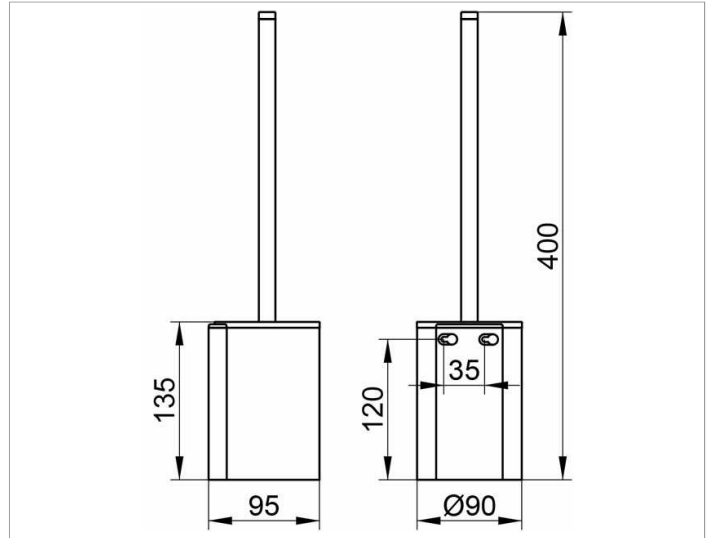

**Plan**  
**14972170200 Toilet brush set**

**PRODUCT**

**DRAWING**

**PRODUCT ATTRIBUTES**

complete with opaque synthetic insert black, brush and spare brush head

**SURFACE**

aluminium silver anodized (E6 EV1)

**SPECIFICATIONS**

KEUCO PLAN toilet brush set 14972170200  
 aluminum silver anodized (E6 EV1) toilet brush set in a stylish yet functional design  
 wall mounted model complete with opaque synthetic insert black, brush and spare brush head black, removable synthetic insert for easy cleaning  
 height 135 mm (height including the brush 399 mm), diameter 90 mm, projection 95 mm  
 The toilet brush is fitted with 2 hidden fixing points  
 incl. corrosion-free mounting material