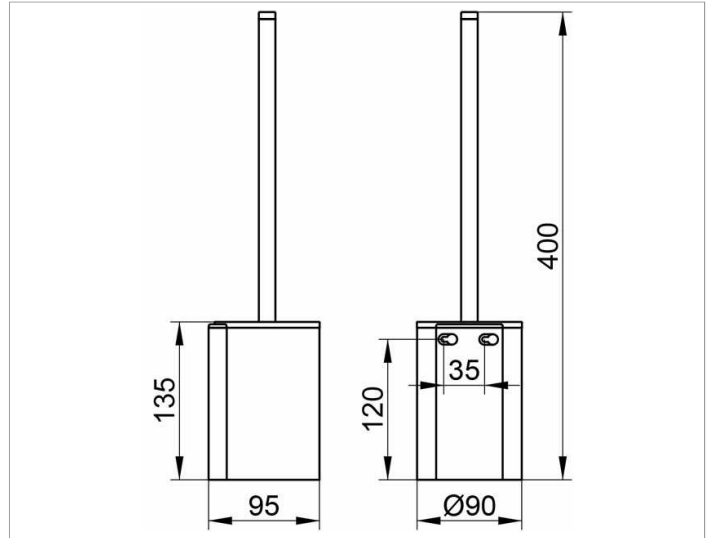

Plan
14972070100 Toilet brush set

PRODUCT

DRAWING

PRODUCT ATTRIBUTES

complete with opaque synthetic insert white,
 brush and spare brush head

SURFACE

stainless steel

SPECIFICATIONS

KEUCO PLAN toilet brush set 14972070100
 high grade stainless steel toilet brush set in a stylish yet functional design
 wall mounted model complete with opaque synthetic insert black, brush and spare brush head black, removable synthetic insert for easy cleaning
 height 135 mm (height including the brush 399 mm), diameter 90 mm, projection 95 mm
 The toilet brush is fitted with 2 hidden fixing points
 incl. corrosion-free mounting material