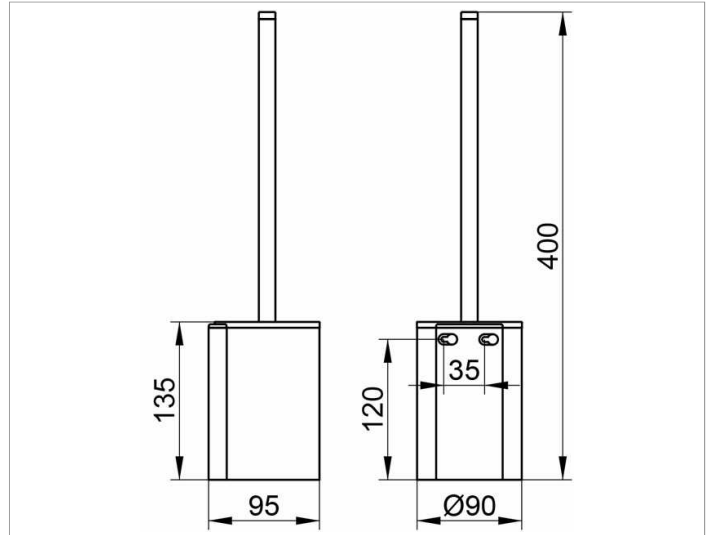

Plan
14972010200 Toilet brush set

PRODUCT

DRAWING

PRODUCT ATTRIBUTES

complete with opaque synthetic insert black,
 brush and spare brush head

SURFACE

chrome-plated

SPECIFICATIONS

KEUCO PLAN toilet brush set 14972010200
 chrome-plated toilet brush set in a stylish yet functional design
 wall mounted model complete with opaque synthetic insert black, brush
 and spare brush head black, removable synthetic insert for easy
 cleaning
 height 135 mm (height including the brush 399 mm), diameter 90 mm,
 projection 95 mm
 The toilet brush is fitted with 2 hidden fixing points
 incl. corrosion-free mounting material