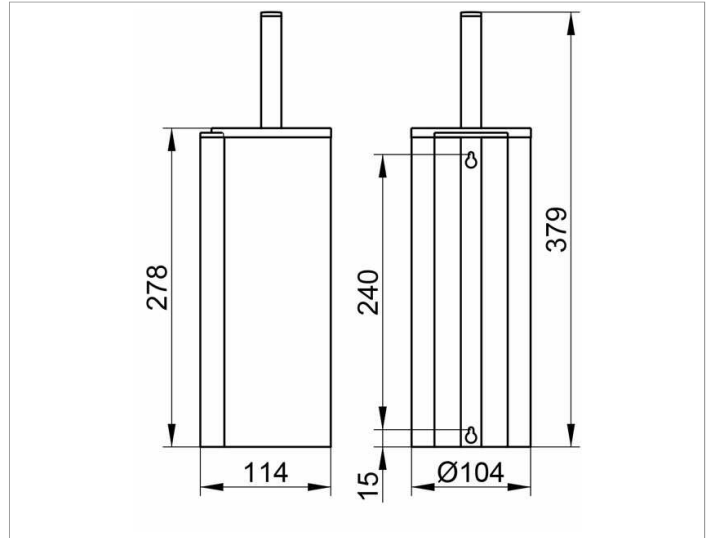

Plan
14964170100 Toilet brush set

PRODUCT

DRAWING

PRODUCT ATTRIBUTES

complete with synthetic insert, brush and spare brush head

SURFACE

aluminium silver anodized (E6 EV1)

SPECIFICATIONS

KEUCO PLAN toilet brush set 14964170100
 aluminum silver anodized (E6 EV1) toilet brush set in a stylish yet functional design
 wall mounted model complete with brush and spare brush head
 removable synthetic insert for easy cleaning
 height 278 mm (height including the brush 379 mm), diameter 104 mm, projection 114 mm
 The toilet brush is fitted with 2 hidden fixing points
 incl. corrosion-free mounting material