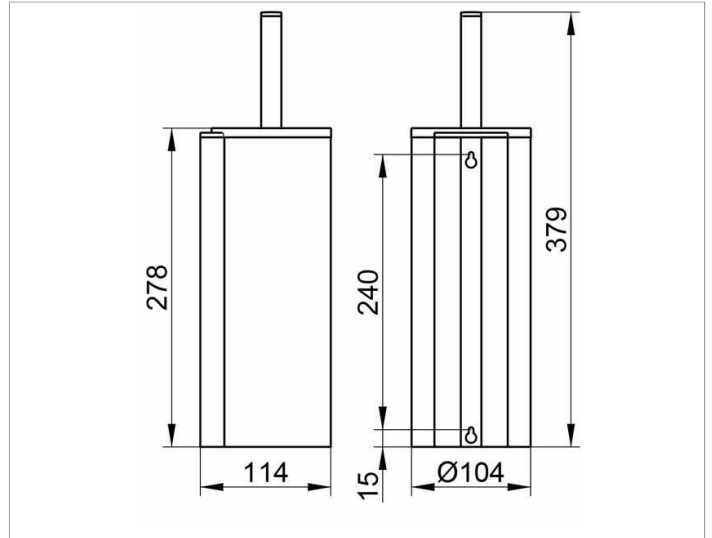

**Plan**  
**14964070100 Toilet brush set**

**PRODUCT**

**DRAWING**

**PRODUCT ATTRIBUTES**

complete with synthetic insert, brush and spare brush head

**SURFACE**

stainless steel

**SPECIFICATIONS**

KEUCO PLAN toilet brush set 14964070100  
 high grade stainless steel toilet brush set in a stylish yet functional design  
 wall mounted model complete with brush and spare brush head  
 removable synthetic insert for easy cleaning  
 height 278 mm (height including the brush 379 mm), diameter 104 mm,  
 projection 114 mm  
 The toilet brush is fitted with 2 hidden fixing points  
 incl. corrosion-free mounting material