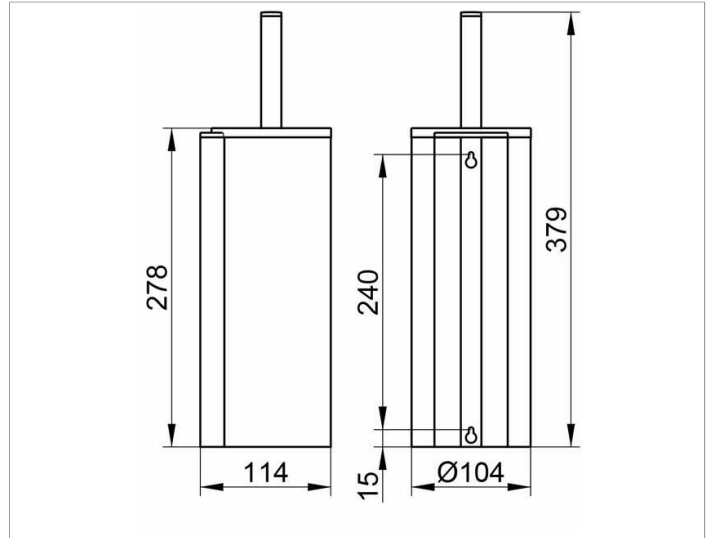

Plan
14964010100 Toilet brush set

PRODUCT

DRAWING

PRODUCT ATTRIBUTES

complete with synthetic insert, brush and spare brush head

SURFACE

chrome-plated

SPECIFICATIONS

KEUCO PLAN toilet brush set 14964010100
 chrome-plated toilet brush set in a stylish yet functional design
 wall mounted model complete with brush and spare brush head
 removable synthetic insert for easy cleaning
 height 278 mm (height including the brush 379 mm), diameter 104 mm,
 projection 114 mm
 The toilet brush is fitted with 2 hidden fixing points
 incl. corrosion-free mounting material