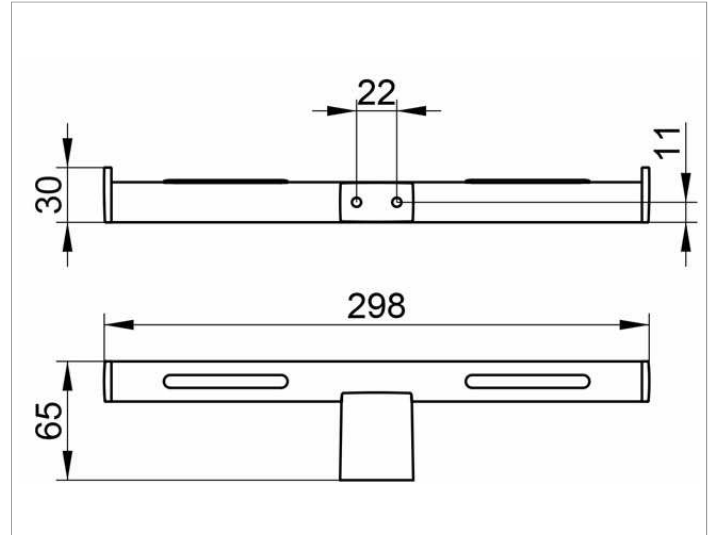

Plan  
14963010003 Toilet paper double holder

**PRODUCT**

**DRAWING**

**PRODUCT ATTRIBUTES**

for roll width of 100/120 mm

**SURFACE**

chrome-plated