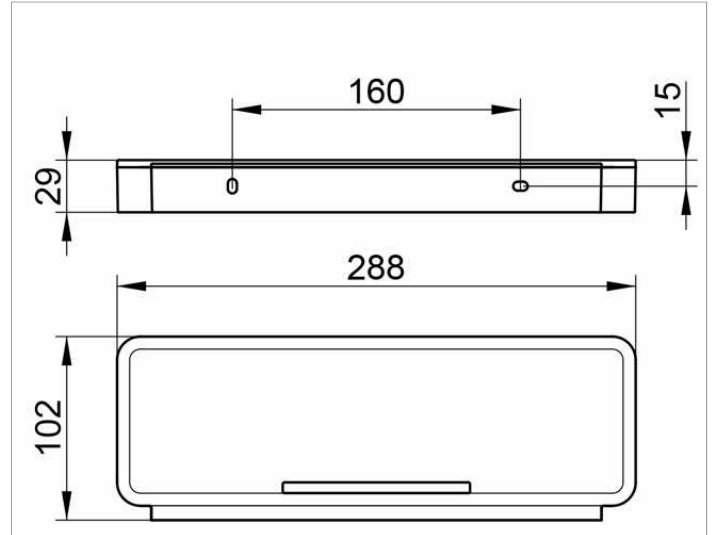

Plan  
14959170051 Shower basket

**PRODUCT**

**DRAWING**

**PRODUCT ATTRIBUTES**

3 parts: metal bracket, detachable synthetic insert, soap resistant, shutterproof, uv-protected and integrated glass wiper

**SURFACE**

aluminium finish/white (RAL 9010)