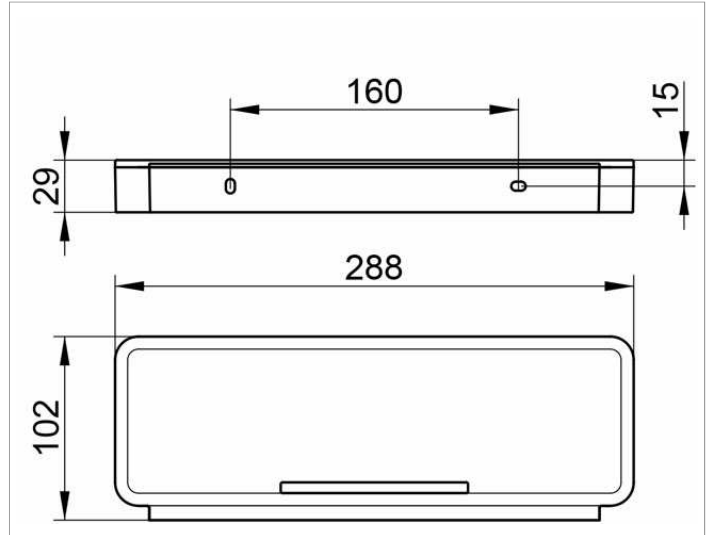

Plan
14959170038 Shower basket

PRODUCT

DRAWING

PRODUCT ATTRIBUTES

3 parts: metal bracket, detachable synthetic insert, soap resistant, shutterproof, uv-protected and integrated glass wiper

SURFACE

aluminium finish/light grey (RAL 7035)